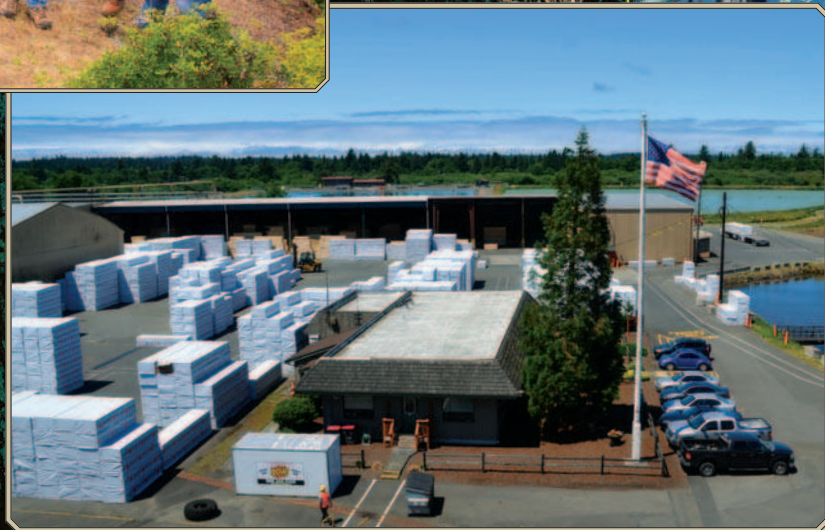

Clatsop County Proud

Hampton operates the Warrenton sawmill, providing direct and in-direct family-wage jobs in Clatsop County. Hampton is a family-owned forest products company, headquartered in Portland, Oregon, employing about 1,500 people in Oregon, Washington, and British Columbia. Hampton owns 120,000 acres of Pacific Northwest timberland, including 30,000 acres in Clatsop County, managed on a sustainable basis, certified through the Sustainable Forestry Initiative (SFI).