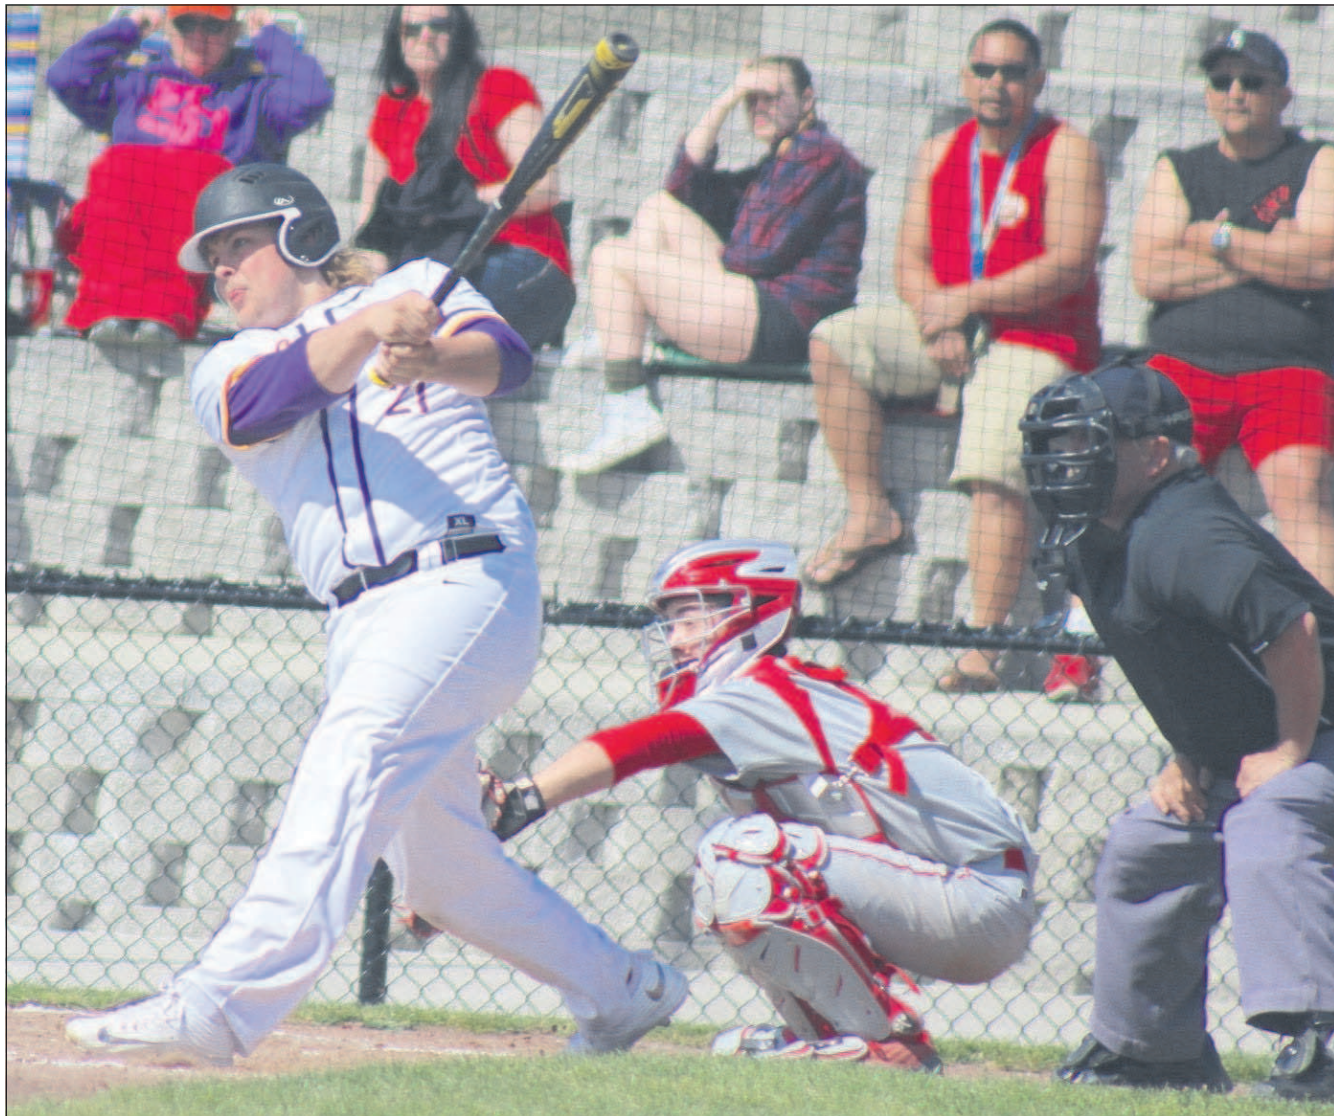

Astoria's Kyle Strange had a leadoff single in the first and scored on a grounder by Fremstad for the game's first run.

The Fishermen tacked on two runs in the third, highlighted by another leadoff single from Strange, who scored on a double by Ole Englund.

Strange walked to lead off the fourth inning and scored on a double by Fremstad; and after a pitching change, Englund

reached base on an infield hit, Fremstad scored on a single to right by Carter Wallace, and Lyngstad's sacrifice bunt later in the inning brought in Englund.

Lyngstad helped his cause with another run-scoring single in the sixth inning, as Englund crossed the plate for the third time.

Estacada 5, Astoria 3

The Fishermen opened the weekend with a nonleague game against Estacada, Friday at Aiken Field.

And the visiting Rangers managed to hold off Astoria's late rally for a 5-3 win.

Astoria starter Jackson Arnsdorf gave up just two hits in three innings pitched, but Estacada scored twice in the second inning, then tacked on single runs in the third, fifth and seventh innings.

The Fishermen staged a rally in the bottom of the seventh, as Ryker Helmerson led off with a single and took third on a double by Ryan Palek, and both scored on a two-out double by Kyle Strange, who later came home on a single by Fridtjof Fremstad.

Estacada pitcher Andy Avants threw 115 pitches and went the distance, allowing seven hits with 10 strikeouts and one walk in the victory.

Gary Henley/The Daily Astorian

Carter Wallace drove in a run in both the third and fourth innings for the Fishermen.

SCOREBOARD

PREP SCHEDULE

MONDAY

Boys Golf — Astoria Fish Invitational, 10 a.m., Astoria G&CC

TUESDAY

Baseball — Scappoose at Astoria, 5 p.m.; Valley Catholic at Seaside, 5 p.m.; Knappa at Gaston, 4:30 p.m.
Softball — Astoria at Rainier, 4:30 p.m.; Seaside at Clatskanie, 4:30 p.m.; Taft at Warrenton, 4:30 p.m.; Knappa at Gaston, 4:30 p.m.

THURSDAY

Baseball — Astoria at Scappoose, 5 p.m.; Seaside at Valley Catholic, 5 p.m.; Naselle at Warrenton, 4:30 p.m.
Softball — Clatskanie at Astoria (2), 4 p.m.; Warrenton at Seaside, 4:30 p.m.
Track — Warrenton at Portland Christian, 3:30 p.m.
Girls Golf — Astoria, Seaside at

Valley Catholic, 1v
Boys Golf — Seaside at Astoria, 2 p.m.

FRIDAY

Baseball — Gaston at Knappa (2), 3 p.m.
Softball — Gaston at Knappa (2), 3 p.m.
Track — Seaside at McKenzie, 10 a.m.

SATURDAY

Baseball — Fort Vancouver at Seaside (2), 1 p.m.; Monroe at Warrenton (2), 1 p.m.
Softball — Monroe at Warrenton (2), 1 p.m.
Track — Lower Columbia Invitational, St. Helens; Willamette U. Invitational, TBA; Warrenton at Banks Invitational, 9 a.m.

BASEBALL

Astoria 8, Klamath Union 0

Klamath 000 000 0-0 2 2
Astoria 103 301 x-8 9 0
Balbin, Huffman (5), Weitzel (6) and Walle; Lyngstad, Fremstad (7) and Helmerson. W: Lyngstad. L: Balbin. RBI: Ast, Wallace 2, Lyngstad 2, Fremstad 2, Hageman, Englund. 2B: KU, Miller; Ast, Helmerson, Fremstad, Englund. LOB: Klamath Union 3, Astoria 8.

Estacada 5, Astoria 3

Estacada 021 010 1-5 9 0
Astoria 000 000 3-3 7 1
Avants and James; Wallace, Arnsdorf (4), Hageman (7) and Helmerson, Gohl (4), Helmerson (7). W: Avants. L: Arnsdorf. RBI: Riedel 3, Avalos, James; Ast, Strange 2, Fremstad. 2B: Est, Brady; Ast, Strange, Englund, Palek. HBP: Ast, Tuimato 2. LOB: Estacada 9, Astoria 6.

Game 1

Willamina 14, Warrenton 13
Warrenton 100 223 5-13 7 4
Willamina 062 203 1-14 14 6
Little, Watson (3) and McFadden; Harlon, Onstot (4), Cook (5), B.Bruckner (7) and Colton. W: B.Bruckner. L: Watson. 2B: Wil, Onstot. 3B: War, McFadden.

Game 2

Warrenton 19, Willamina 13
Warrenton 204 911 2-19 12 7
Willamina 346 000 0-13 13 5
Knight, McFadden(7) and McFadden, Watson (7). W: Knight. 2B: War, Ham, Knight.

Game 1

Knappa 12, Neah-Kah-Nie 0
NeahKahNie 000 00-0 5 3
Knappa 516 0x-12 8 1
Harth and Bridge; Takalo and Goozee, Kinney (5). W: Takalo. L:

Harth. 2B: Kna, Hoover, Takalo.

Game 2

Knappa 12, Neah-Kah-Nie 2
NeahKahNie 010 010-2 5 5
Knappa 201 306-12 10 3
Hixson and Harth; Takalo, Goodman (3) and Goozee. W: Goodman. L: Hixson. 3B: Kna, Goodman.

SOFTBALL

Game 1

Willamina 14, Warrenton 7
Warrenton 002 400 1-7 7 3
Willamina 424 022 x-14 12 3
WP: Heather Gravelly (3 K's, 3 walks). LP: Landree Mieth (3 K's, 6 walks). RBI: War, Armstrong 3, R.Dyer 2, Bussert; Wil, Otter 3, Nev-

ille 2, Myers, Neville. 2B: War, R.Dyer, Armstrong; Wil, Otter, Neville, Myers. 3B: Wil, Myers. HBP: War, Little, Kadera; Wil, Hunt 2. LOB: Warrenton 7, Willamina 5.

Game 2