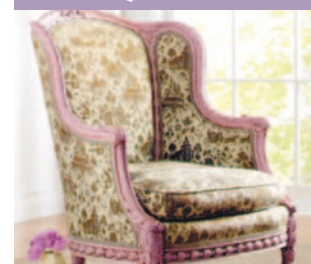

SATIN FINISH

MORNING COAT