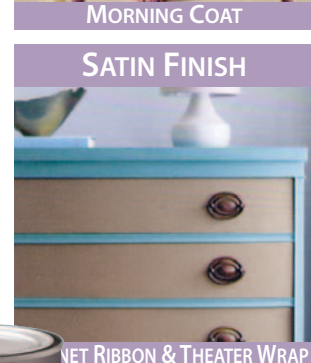

NET RIBBON & THEATER WRAP

TROUSSEAU BLUE