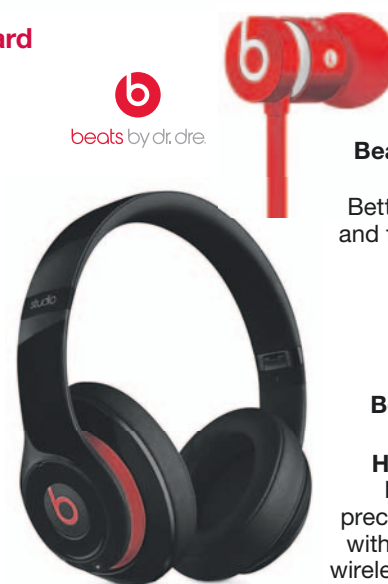

SAVE $20
79⁹⁹
Reg. 99.99
Beats urBeats
Earbuds
Better durability
and fuller sound.
Colors vary.

SAVE $100
279⁹⁹
Reg. 379.99
Beats Studio
Wireless
Headphones
Long-lasting
precision sound,
with 12 hours of
wireless listening.

Prices good Sun., Nov. 22 through Wed., Nov. 25, 2015.

Most stores open: Sunday-Wednesday, Nov. 22-25, 7am-11pm

Open Thanksgiving Day, Nov. 26, 7am-4pm

Friday, Nov. 27: 5am-11pm • Saturday, Nov. 28: 7am-11pm

BLACK FRIDAY
5am to 1pm
BIG DEALS

BLACK FRIDAY
starts at 5am!

Bethel Station, Gig Harbor, James Center & Shelton open 7am