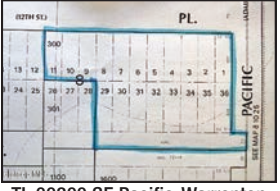

365 Forest Court, Seaside
\$62,900

1910 S Main, Warrenton
\$60,000

41055 Hillcrest Loop, Astoria
\$50,000

TL 00300 SE Pacific, Warrenton
\$35,000

90971 Hwy 101 #34, Warrenton
\$28,500

AREAPROPERTIES

MEAGAN LEWIS
440-0155
lewisme@hotmail.com