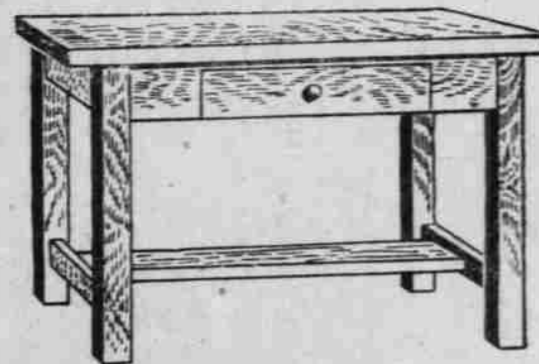

Eighteen styles shown in stock—  
Ranging from \$6.85 to \$40.00—  
Reg. \$16 solid oak plank  
top, 6-ft. Ex. Table... **\$13.75**  
Regular \$40.00 Solid Oak 6-foot Ex-  
tends 54 ins. Plank  
top, colonial base... **\$32.57**

**Morris Rocker**

Solid oak frame, imitation Spanish leather, loose cushion  
seat and back. Regular \$12.00—Special **\$7.00**

**Library Tables**

Twenty four styles in stock—  
Priced regular from \$10 to \$30  
Regular \$12.50 Table, 27x44-  
inches; golden  
wax finish. Spl **\$7.35**  
Reg. \$14.50 Table, 28x46-in.  
A beauty and a  
bargain at **\$7.95**