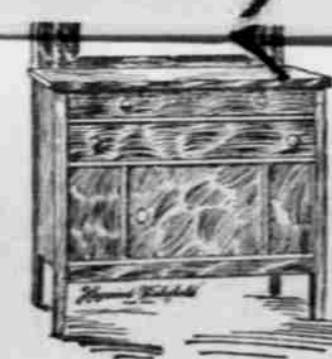

Only a few high grade Buffets
left, ranging from $25 to $47.50.
They must go at some price—

Regular $27.50 quarter-sawed
oak Buffet with mirror... **$22.85**

PICTURE FRAMES

With convex glass and back. Black or gold. Reg. $6; Sale **$2.70**