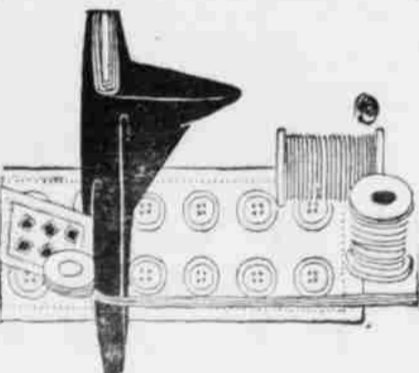

- Good Toilet Soap 5c
- Shaving Soap 05c
- Crochet Hooks .....5c and 7c
- Pearl Buttons 05c
- Peroxide 12c
- Colgate's Tooth Paste 15c
- Supporters 10c
- Sticker's Braid 08c
- Ric Rack Braid 10c
- Electric Hair Curlers 08c
- Blas Tape 05c
- Millard's Needles 04c
- Three-In-One Oil 08c
- White Canvas Cleaner 08c
- Hooks and Eyes 05c
- Plus 04c
- Peroxide Cream 10c