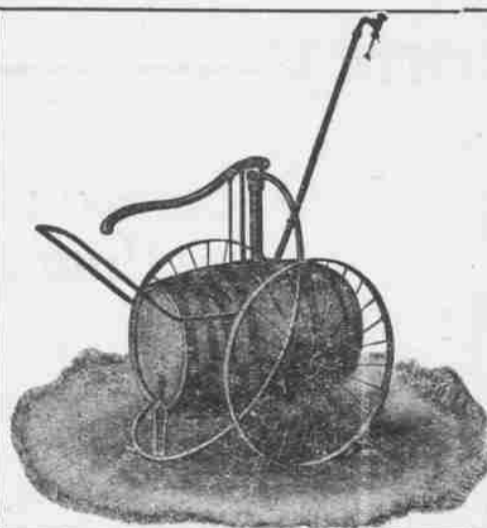

**\$24.50**

**ALUMINUM DISH PAN**

10-Quart Size, with heavy roll rim, beautifully finished and highly polished.

As cheap as ordinary Granitware.

Price only **\$1.39**

**HARD WOOD ROCKERS**

With Auto Spring Seat, upholstered in Imitation leather, these rockers have an extra high back and are very comfortable.

Price is only **\$15.00**

**9x12 TAPESTRY BRUSSEL RUGS**

Replaces that worn out rug now with a new one. A limited number only in this lot.

**\$15.00 EACH**

**The Hardie Spray Pump**

For Perfect Spraying

The Hardee Wheel Outfit is designed to meet a long felt want by fruit growers and gardeners who want to work without the aid of a team or extra man. You can do your own spraying with a Hardee Wheel Outfit.

The 30 gal. barrel is mounted on strong wrought iron wheels 26-in. in diameter with 1 1/2 in. tires, the solid steel axle passes clear through the barrel and is leaded into special castings on either side making a strong serviceable machine.