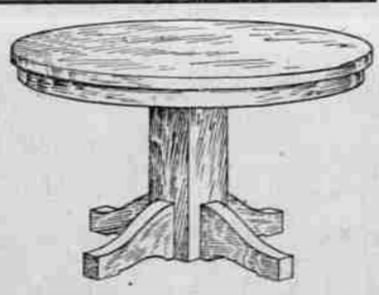

Morris Rocker