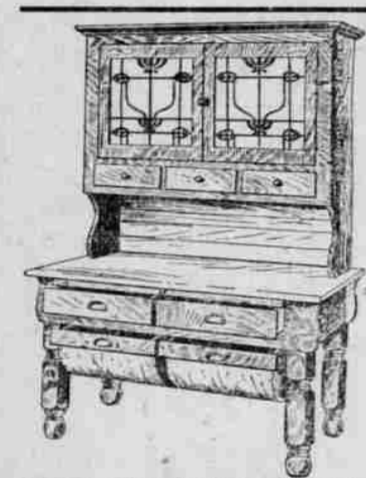

Kitchen Cabinets

This beautiful Cabinet will appeal to every woman---

An ornament to any home. Sanitary, economical, saves time, eliminates waste. Large cabinet, glass door, metal covered table. Two flour bins, two drawers, two bread boards. ---Regular $20.---Special **$14.65**

NOTE:---The above cut does not do this article justice.

Wear-over Aluminum

Selling out rice on all Aluminum Ware are just 20 PER CENT OFF REGULAR PRICES

DINING TABLES

Eighteen styles shown in stock--- Ranging from $6.85 to $40.00--- Reg. $16 solid oak plank top, 6-ft. Ex. Table. **$13.75** Regular $40.00 Solid Oak 6-foot Extends 54 ins. Plank top, colonial base. **$32.57**