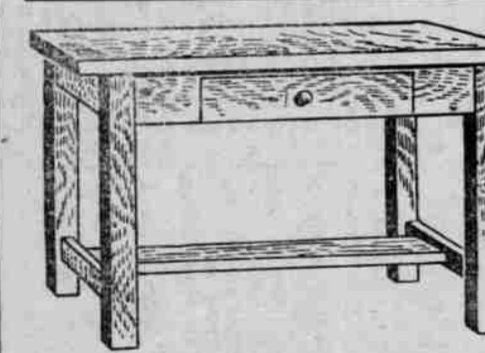

SAVE A DOLLAR BY SPENDING TWO AT THIS SALE!

THE BIG DRIVE IS ON

It is a Merciless Slaughter of Prices

In our Determined Effort to Dispose of this Stock No Quarter is Asked---No Compromise Offered---

Sell the Goods

Are the Orders—Reserve Stocks have been unpacked and brought forward to take the place of those already sold. There is a plenty for all in this immense stock, so

Get Your Share While You May

The STARTLING ANNOUNCEMENT

TWO WEEKS AGO OF OUR PURPOSE OF SELLING OUT THIS STOCK OF

Furniture, House Furnishings, Hardware, Building Supplies, Etc.

Has brought hundreds of eager buyers, from far and near to this Wonderful Sale. A Sale Unequaled in Value Giving overflowing with Enthusiasm, Successful Beyond our Most Sanguine Expectations. In Selling this stock we appeal to Those Who Buy for Cash---offering savings you cannot afford to overlook.

WE WANT EVERY FAMILY IN CLACKAMAS COUNTY TO KNOW

FREE! GIVEN FREE!

SATURDAY, FEBRUARY 23, AT 8:00 P. M. WE WILL GIVE

ABSOLUTELY FREE

A Beautiful $12.50 Solid Oak Rocker, Golden Oak Finish---Comfortable, Durable, Ornamental---See it in our Show Window. Numbers in Duplicate will be Given with Every Purchase. Get Your Numbers--- You may get this beautiful Prize.

BUSCH IS SELLING OUT

U. S. THRIFT STAMPS

For sale at cashier's window. Buy a stamp every day and help the boys "over there."

IT'S YOUR PATRIOTIC PRIVILEGE

Kitchen Cabinets

This beautiful Cabinet will appeal to every woman---

An ornament to any home. Sanitary, economical, saves time, eliminates waste. Large cabinet, glass door, metal covered table. Two flour bins, two drawers, two bread boards. ---Regular $20.---Special **$14.65**

NOTE:---The above cut does not do this article justice.

Wear-over Aluminum