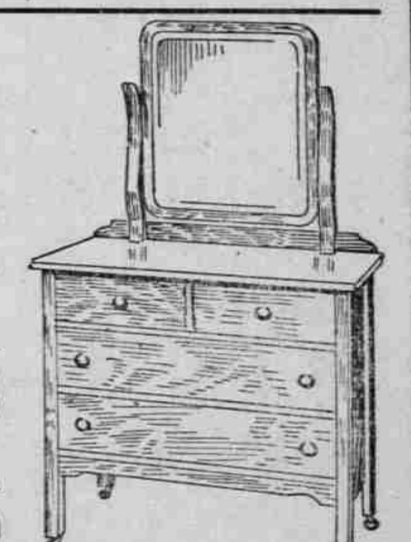

Tea Wagon

Buffets

Only a few high grade Buffets left, ranging from $25 to $47.50. They must go at some price---

Regular $27.50 quarter-sawn oak Buffet with mirror... **$22.85**

PICTURE FRAMES

With convex glass and back. Black or gold. Reg. $6; Sale **$2.70**

Children's Cribs

Not many left and they will soon go. There'll be no more at these prices. Reg. $7.50 Child's Crib. Sale... **$4.65** Reg. $3.50 Child's Enamel Bed... **$2.25**

CHIFFONIER

Brass and Enamel Beds

Sixty-two by actual count--- Priced from $2.00 to $40.00. Reg. $17.50 Brass Bed, sale... **$11.45** Reg. $11.00 Enamel Bed... **$7.95** Reg. 4.00 Iron Bed, sale... **$2.00**

HOUSE PAINT

Our very best ready for use. Guaranteed. Reg. $3 gal. **$2.60**

Sagless Bed Springs

Reg. $14 Spring, 15-yr guarantee **$9.50** Reg. $11.50 Sagless Spring, sale **$8.75** Reg. $7.25 All Steel Spring... **$5.50** Reg. $3.75 Woven Wire Spring **$4.95**

Four-Poster Wooden Bed

Beautiful finish in old Ivory. Reg. $25 seller. Special **$19.95**

MATTRESS BARGAINS

$28 Silk Floss Mattress, sale... **$22.50** $18 50-lb. Cotton Felt, sale... **$14.65** $13.50 40-lb. Felt Mattress... **$10.50** $7.50 Combination Mattress... **$5.85**

Wash Boilers

Any merchant would be glad to take them all at these prices---See them at **$3.15, $3.95, $4.25 and $6.25**

ROOM SIZE RUGS

Rugs at less than factory prices---They range from $6.95 to $45.00--- Regular $30.00 Axminster Rugs **$23.00** 9x12---Sale **$17.85** Regular $22 Seamless Brussels 9x12---Sale **$17.85** Regular $10.50 Ingrain Art Square 9x12---Sale **$6.95**

A $12.50 SOLID OAK ROCKER in Golden Oak Finish WILL BE GIVEN ABSOLUTELY FREE

SATURDAY, FEB. 23 At 8:00 P. M. Get a Number Free with every purchase

$1.50 4-Quart ALUMINUM STEW PANS

Sale **$1.12**

$1.25 DINNER PLATES

Semi-Porcelain---Set of 6 **79c**

$7.50 PARLOR LAMPS

Decorated Bowl and Globe **$4.25**

$3.50 BED COMFORTS

Silkoline Covered To Close **$2.35**

20c CURTAIN SCRIM

Fancy Bordered---36-in. wide **11c**