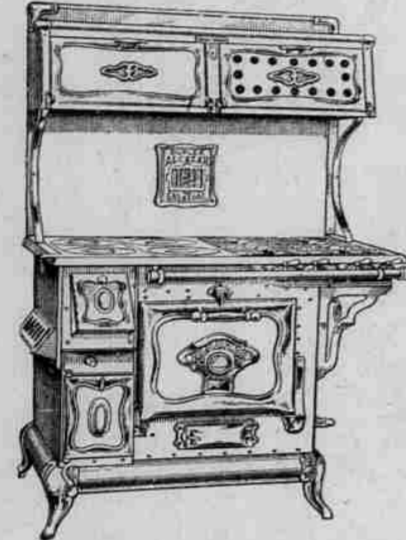

Ranges of All Kinds

Used Ranges

Used Ranges and Stoves