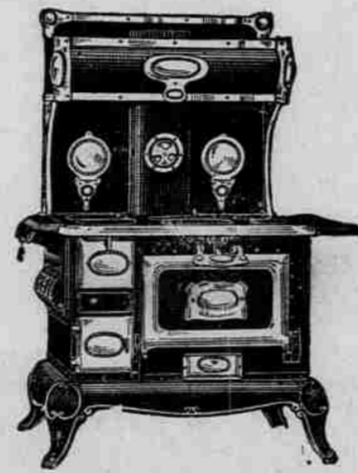

Cast Iron Cook Stoves Cast Iron Cook Stoves, from $2.50 up. Some excellent bakers; fine for Laundry or Wash Stoves