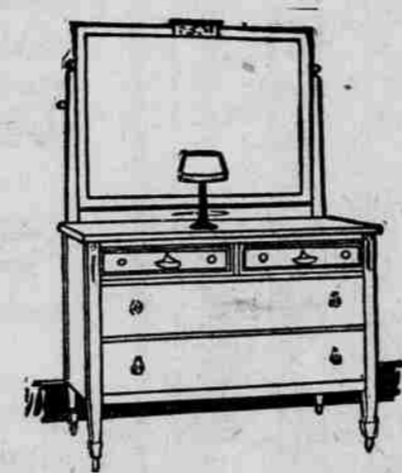

Dressers

46 FULL SIZE DRESSERS WITH LARGE DRAWERS; SOME SLIGHT DEFECT IN MIRRORS OR SLIGHTLY USED. IF YOU CAN USE THEM WE USED. IF YOU CAN USE THEM WE HAVE THEM AS CHEAP AS $3