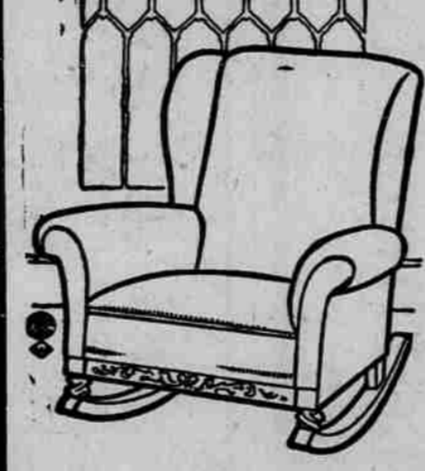

HAMMOCKS

New Hammocks of Every Color and Quality On sale from **99c to $6.50**

97 Styles of Rockers