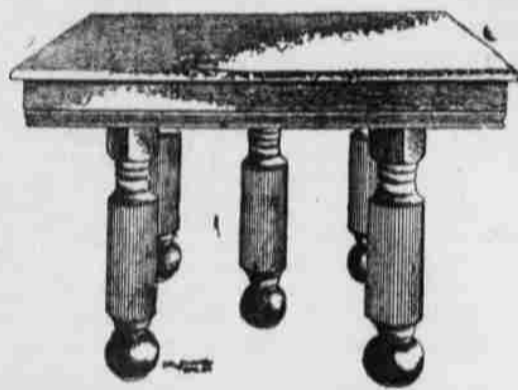

Extra Heavy Extension Table

Rich Golden Oak Finish 42 inch top Regular $12.00 now **$6.80**

There is a remarkable improvement on our Sanitary Couch. Something entirely new. The leaves open up in such a manner and stand up firm that it may be used as a child's crib. The babies can't fall out. Regular $9.50 now at **$6.68**