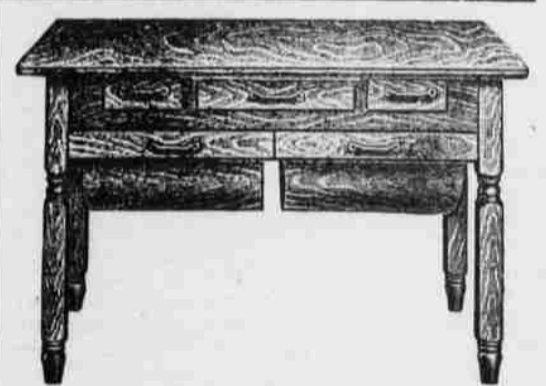

Well constructed by an old reliable factory **$2.78**

Solid Oak Roll Top Desk **$17.95**

A Saving of from one-half to one-fourth on your entire purchase. Thousands of enthusiastic buyers are sharing in the most remarkable savings of many a day. Come quick as the time is short Deliveries will be made at our earliest convenience.

The Entire Stock On Sale! Not One Single Item Reserved!

Frank Busch

The Entire Stock On Sale! Not One Single Item Reserved!