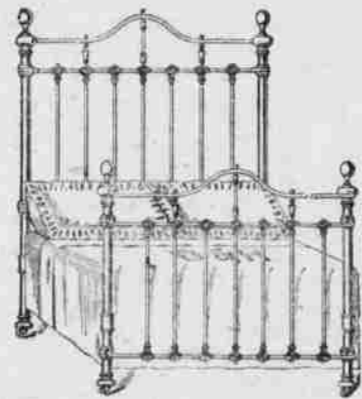

SALE PRICE IRON BEDS $2.50