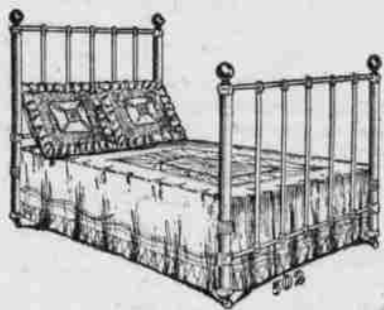

This well-made nicely finished **ROCKER** Regular value $3.25, Sale price **$2.50**