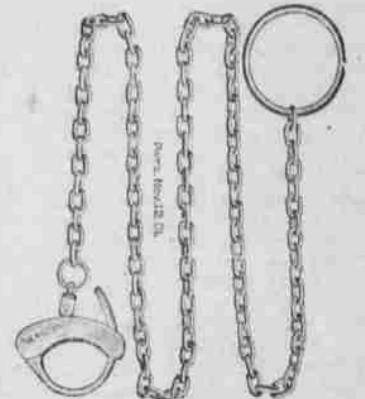

Aluminum, 15c