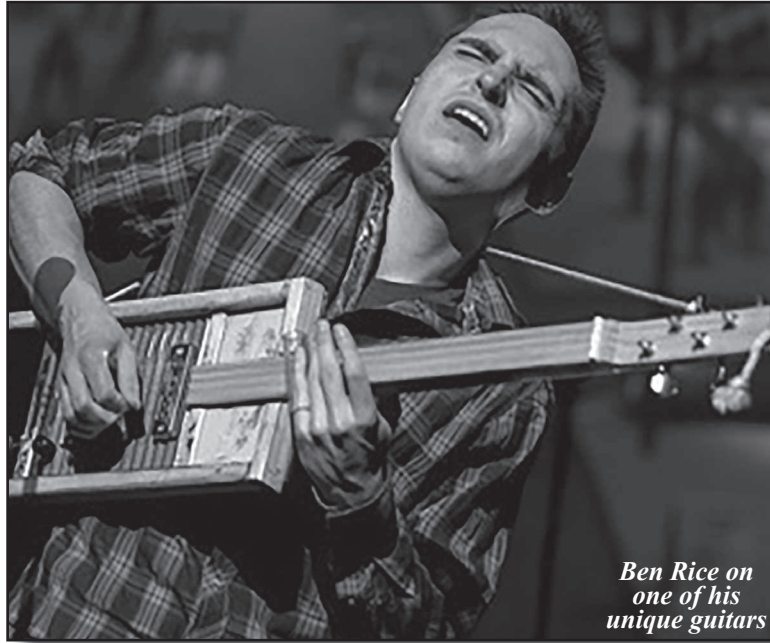

# Cathedral Park Jazz Festival

**F  
R  
I  
D  
A  
Y  
  
J  
U  
L  
Y**

**17**

**5:00 - 5:45 & 6:10 - 7:10  
Ben Rice**

**Ben Rice** has been leaving huge impressions on audiences around the Northwest and winning awards for his vocals and guitar playing for the last seven years. In 2014 at the International Blues Challenge in Memphis Tennessee he left the audience speechless with a raw emotional delivery of his version of "Key To The Highway." His second consecutive trip to the International Blues Challenge finals in 2015, with Lucy Hammond, he delivered an elegant performance that highlighted his voice, writing, and guitar playing. After that performance he was given the St. Blues Guitarist award for best guitarist in the solo/duo competition at the 2015 International Blues Challenge. His debut on the international stage in 2014 was a landmark step forward in his career from being a regional act playing primarily around the NW to a national and international touring artist. Captivating audiences and presenting himself as someone who has a lot of depth in the various soundscapes of American music. Ben is gaining fans all over the world who love his playing, singing, songs, and stage performance.

*Ben Rice on one of his unique guitars*

His original music blends Soul, Delta-Blues, Rockabilly, Jazz, and Funk into a Roots Stew. In-

fluenced heavily by his parents record collection from Al Green to Alice Cooper, Teddy Pendergrass to Marshall Tucker. Ben at a young age began investigating into Blues and its history. Starting with B.B. King and going through the various regions and time periods, he is inspired and influenced by historical figures like Muddy Waters, Mississippi Fred McDowell, Robert Johnson, Big Bill