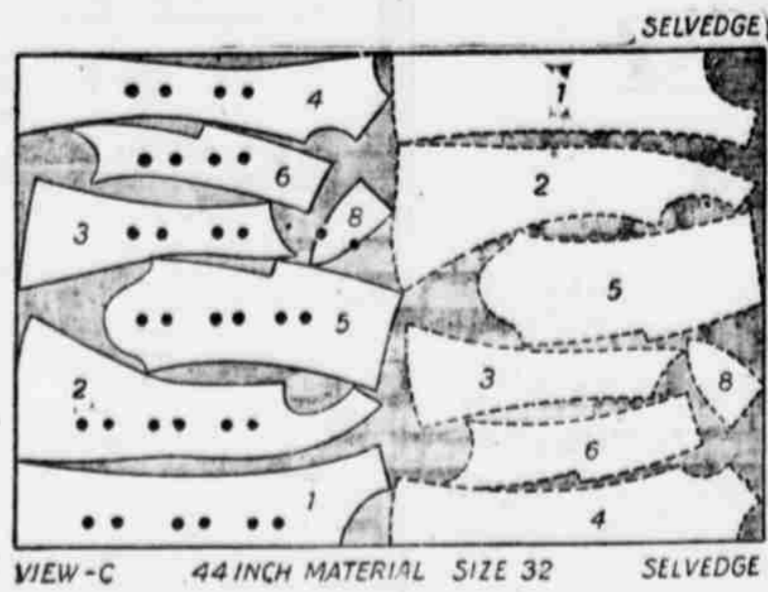

State of Oregon, ss.

I, R. E. Hurd, Cashier of the above named bank, do solemnly swear that the above statement is true to the best of my knowledge and belief.

R. E. HURD, Cashier.
Subscribed and sworn to before me this 4th day of May, 1921.

H. H. Knowles, Notary Public.
My commission expires Nov. 14, 1923.

Correct--Attest:
J. N. Edlefsen,
P. P. Drinker,
Directors.

Poff & O'Neil

TRANSFER AND STORAGE
Sand and Gravel
Daily Trips to Portland
Phone Col. 308 206 N. JERSEY ST

Graduation Day Could you do this?

The young people plan to look their very best on that occasion which marks one of the high spots of life. That is proper, providing a lavish expenditure of money is not indulged.

The girl graduate should feel a pride in having made her own dress and accessories. With the aid of the Butterick Pattern and the wise council of the mother it can be done if you plan in time and use just common sense. Many lofty thoughts should be sewed into a graduation dress. There is no sentiment in wearing a dress made by an overworked factory girl or even by the favorite dress maker.

A graduation dress made at home is the dress worth while.

We would like to sell the material for all the dresses; we would like to see them made of the same material, the style being varied to suit the figure; we would have that material a moderate priced fabric of sheer finish and we think it would be policy to restrict the price to not over $: per yard.

VIEW-C 44 INCH MATERIAL SIZE 32 SELVEDGE

NO, not easily--ALONE YES, easily--with the DELTOR

Looks easy--it is easy and saves from fifty cents to six or more dollars.

The Deltor layouts are professional layouts that only an expert could get from such a small amount of material by placing the pieces so skilfully that it is almost legerdemain.

They are specially worked out for all sizes and for all suitable widths of material.

They save from a quarter of a yard to a yard and three-eighths over what you could plan for yourself.

In using an inexpensive material, the Deltor saves the price of the pattern. In an expensive material, a coating for instance, the Deltor will save five dollars or more.

With the Deltor, the Butterick Pattern costs less than nothing.

AT THE BUTTERICK COUNTER

But. Ag. No. 34

Bonham & Currier

MISS PLASKET, Buyer
Dry Goods Dept.

L. E. ROSE, Mgr.
Men's Dept.

Freeman Bros.

Store
No. 2

Successors to C. S. BUCY

BIG CLEAN STORE

202 S. Jersey Street, Corner Leavitt

Phone Us Your Order, We DELIVER At These PRICES

Why Go To Town PHONE COL. 528 We Sell For Less