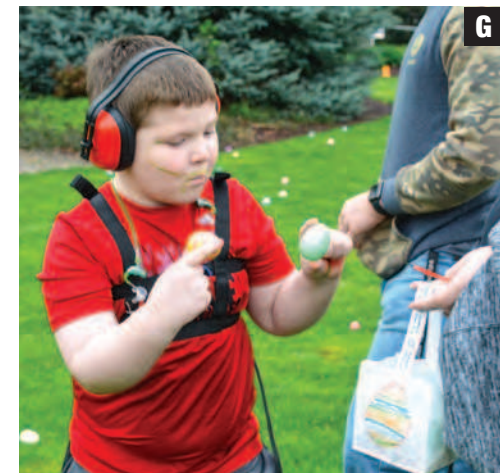

Clear Lake Elementary

DINNER AND AUCTION

May 11th, 2019
4:30 PM - 8:00 PM - Keizer Community Center
Donate or Buy Tickets Today. Call (503) 851-9585

YOU CAN'T Buy Happiness But You Can Grill
(And that's kind-of the same thing)

Bring together family & friends with a **Twin Eagles Outdoor Kitchen**

1695 Market St NE, Salem
CCB#48630 • 503.364.6339
homefirestove.com
salemgrill.com

Home FIRE STOVE GRILL CITY

SALES & INSTALLATION
Grills, Outdoor Fireplaces & Kitchens, Fire-Pits, Pizza Ovens, Pergolas

PRE-PLANNING YOUR FINAL ARRANGEMENTS IS A GIFT ONLY YOU CAN GIVE YOUR LOVED ONES.

CALL TODAY!

RESTLAWN MEMORY GARDENS & RESTLAWN FUNERAL HOME
Salem, OR 97304
503-585 1373
www.restlawnfh.com

FARNSTROM MORTUARY
Independence, OR 97351
503-838-1414
www.farnstrommortuary.com

KEIZER FUNERAL CHAPEL
Keizer, OR 97303
503-393-7037
www.keizerchapel.com

BARGAINS OF THE MONTH

29.99 Teknor Apex® 50 ft. Zero-G Garden Hose
L 203 050 B6
100 ft., 49.99 L 211 575 4
25 ft., 19.99 L 211 577 B6

18.99 FINAL PRICE
22.99 SALE PRICE
-4.00 MAIL-IN REBATE
Roundup® 36.8 oz. Weed/Grass Killer Concentrate Plus
L 147 895 B12 Limit 2 per offer.

17.99 Kingsford® 2 pk., 20 lb. Charcoal
T 250 987 1

17.99 Four Seasons Courtyard® Marbella Stacking Chair
Choose blue, red, gray or tan.
T 244 242, 243, 244, 245 1
Marbella 24 in. Square Table, 24.99
T 243 337 1

17.99 FINAL PRICE
19.99 SALE PRICE
-2.00 MAIL-IN REBATE
Scotts® 5,000 sq. ft. Turf Builder® Plus 2 Weed Control L 119 506 B40
15,000 sq. ft., 46.99 after $6 mail-in rebate
L 123 759 30 Limit 2 per offer.

6.99 FINAL PRICE
9.99 SALE PRICE
-3.00 MAIL-IN REBATE
YOUR CHOICE
Miracle-Gro® 4 lb. All-Purpose Plant Food or 2 cu. ft. Potting Mix
L 141 987; 206 554 Limit 2 per offer.

Consumer responsible for taxes. While supplies last. TWD 15081

Brooks True Value Hardware
5050 Brooklake Rd NE
Brooks, OR 97305

True Value

Phone: 503-393-1251
truevalue.com/brookshardware

Sale ends 5/31/19

©2019 True Value Company LLC.

Find the right products for your project at your local True Value®.

Don't Forget to Vote!

Six members will receive a $500 credit to their Salem Electric account. To be eligible for the drawing, ballots must be received before the annual meeting.

every VOTE counts

SE Annual Meeting
May 7, 2019, 6 p.m. at
Roth's West Salem.

SE Salem Electric
An Electric Cooperative