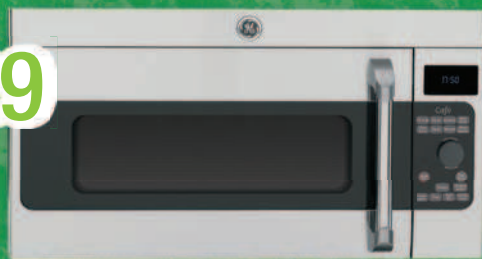

It's Your Lucky Day

The end of the magical rainbow is at...

WVA

Willamette Valley Appliance

4101 River Rd N — 503.390.0161

Located at the former Knecht's building

\$2,299

GE PROFILE™ SERIES ENERGY STAR® 27.8 CU. FT. FRENCH-DOOR REFRIGERATOR WITH HANDS-FREE AUTOFILL
PFE29KSKSS

GE STAINLESS STEEL INTERIOR DISHWASHER WITH HIDDEN CONTROLS
GDT695SSJSS

All prices good thru 3-15-2017

Designed to reflect the modern approach to style. Clean lines and a streamlined look that blends with today's kitchens. Introducing the *GE Profile™* collection

\$6,296

TOTAL PACKAGE PRICE

12 MONTHS NO INTEREST, SAME AS CASH, ON APPROVED CREDIT.

With inspired aesthetics and impressive power that mimic great restaurants, *GE Café™* Series is a dream come true for people who love to live in the kitchen.

\$6,886

TOTAL PACKAGE PRICE

\$989

GE CAFÉ™ SERIES STAINLESS INTERIOR BUILT-IN DISHWASHER WITH HIDDEN CONTROLS
CDT835SSJSS

\$629

GE CAFÉ™ SERIES 1.7 CU. FT. OVER-THE-RANGE MICROWAVE OVEN
CVM1750SHSS

\$2,299

GE CAFÉ™ SERIES 30" SLIDE-IN FRONT CONTROL RANGE WITH BAKING DRAWER
CGS985SE1SS