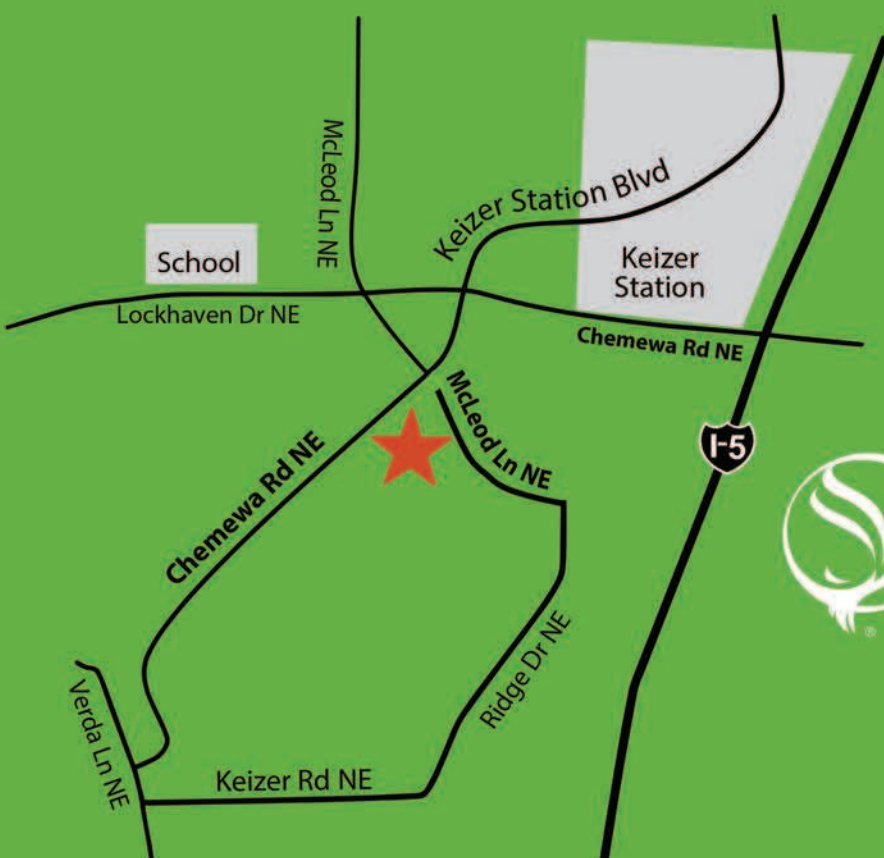

**Sales Office  
Now Open**

**Bonaventure**

*at Keizer Station*

5525 McLeod Lane NE

**971-915-4394**

**CALL TODAY AND DISCOVER RETIREMENT PERFECTED.COM**