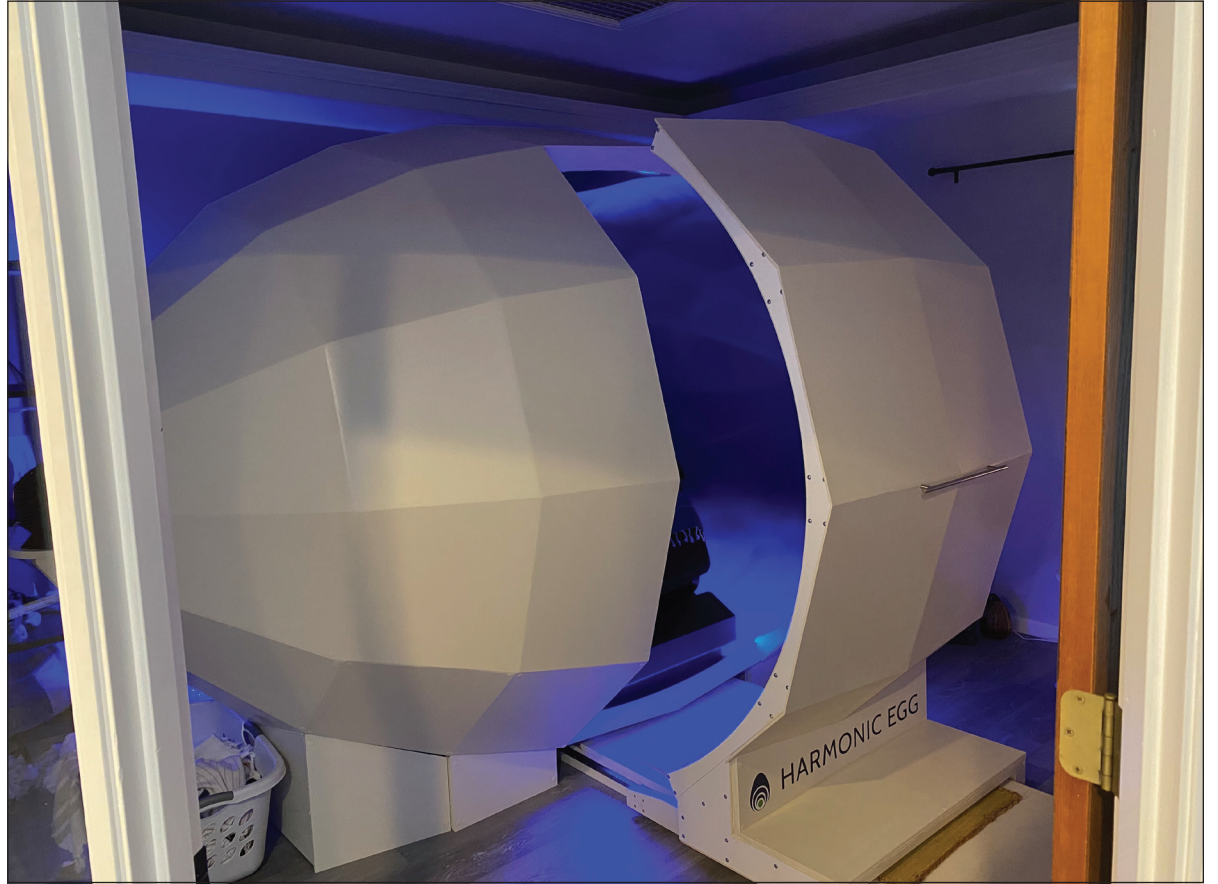

According to Spark Wellness owner Laura Wagner, her goal is to bridge the gap between medicine and spirituality using this new technology. She opened the business in October 2021 and de-

Up in your business

My name is Harry. For 14 years I've watched Redmond grow exponentially, with new businesses cropping up all the time. In an effort to promote economic growth and introduce customers to all the new offerings around town, I am starting this regular feature in the Spokesman. We're titling it "Up In Your Business." If you want me to stop by your office and try it out, contact me at hmckinney@redmondspokesman.com.

scribes it as a "quantum healing center." "What I'm trying to do is to bring spirituality back into the human healing process," she said.

After working in conventional medicine, Wagner made the shift from one end of the wellness spectrum to the other.

She says it would be easier to name what the "egg" doesn't help. Of course, I must be careful of with my choice of words, especially when referring to the egg "treating" illnesses, which is explicitly discouraged. Wagner says the healing is believed to take place at a cellular level, similar to how sound is used to break up kidney stones or other blockages in the body, which is called lithotripsy.

I don't know about all that, but there

Harry McKinney/Spokesman

The Harmonic Egg, located at Spark Wellness in Redmond.

I did find a universal truth in all of this. The fact that we live in a world full of overstimulation, the egg offers a brief respite from the constant barrage of lights, sounds and information we experience 24/7.

I emerged feeling bewildered and in desperate need of a nap, as I was on the precipice of sleep when time was up. I

slept very well that night.

Wagner recalled one man in his 60s who was apprehensive about the idea. He suffered from anger issues, depression, heart disease, surgical complications and fought with doctors that he felt weren't listening. He said that 20 sessions in the "egg" reduced his stress level. His mentality and worldview

changed, she said.

Want to try it out? Here's how: Schedule an appointment at the address above for an 90-minute introductory session: $75, Single session: $111. Contact info: 541-604-2440, hello@sparkwellness.love

■ Harrison McKinney: hmckinney@redmondspokesman.com, 541-923-1370