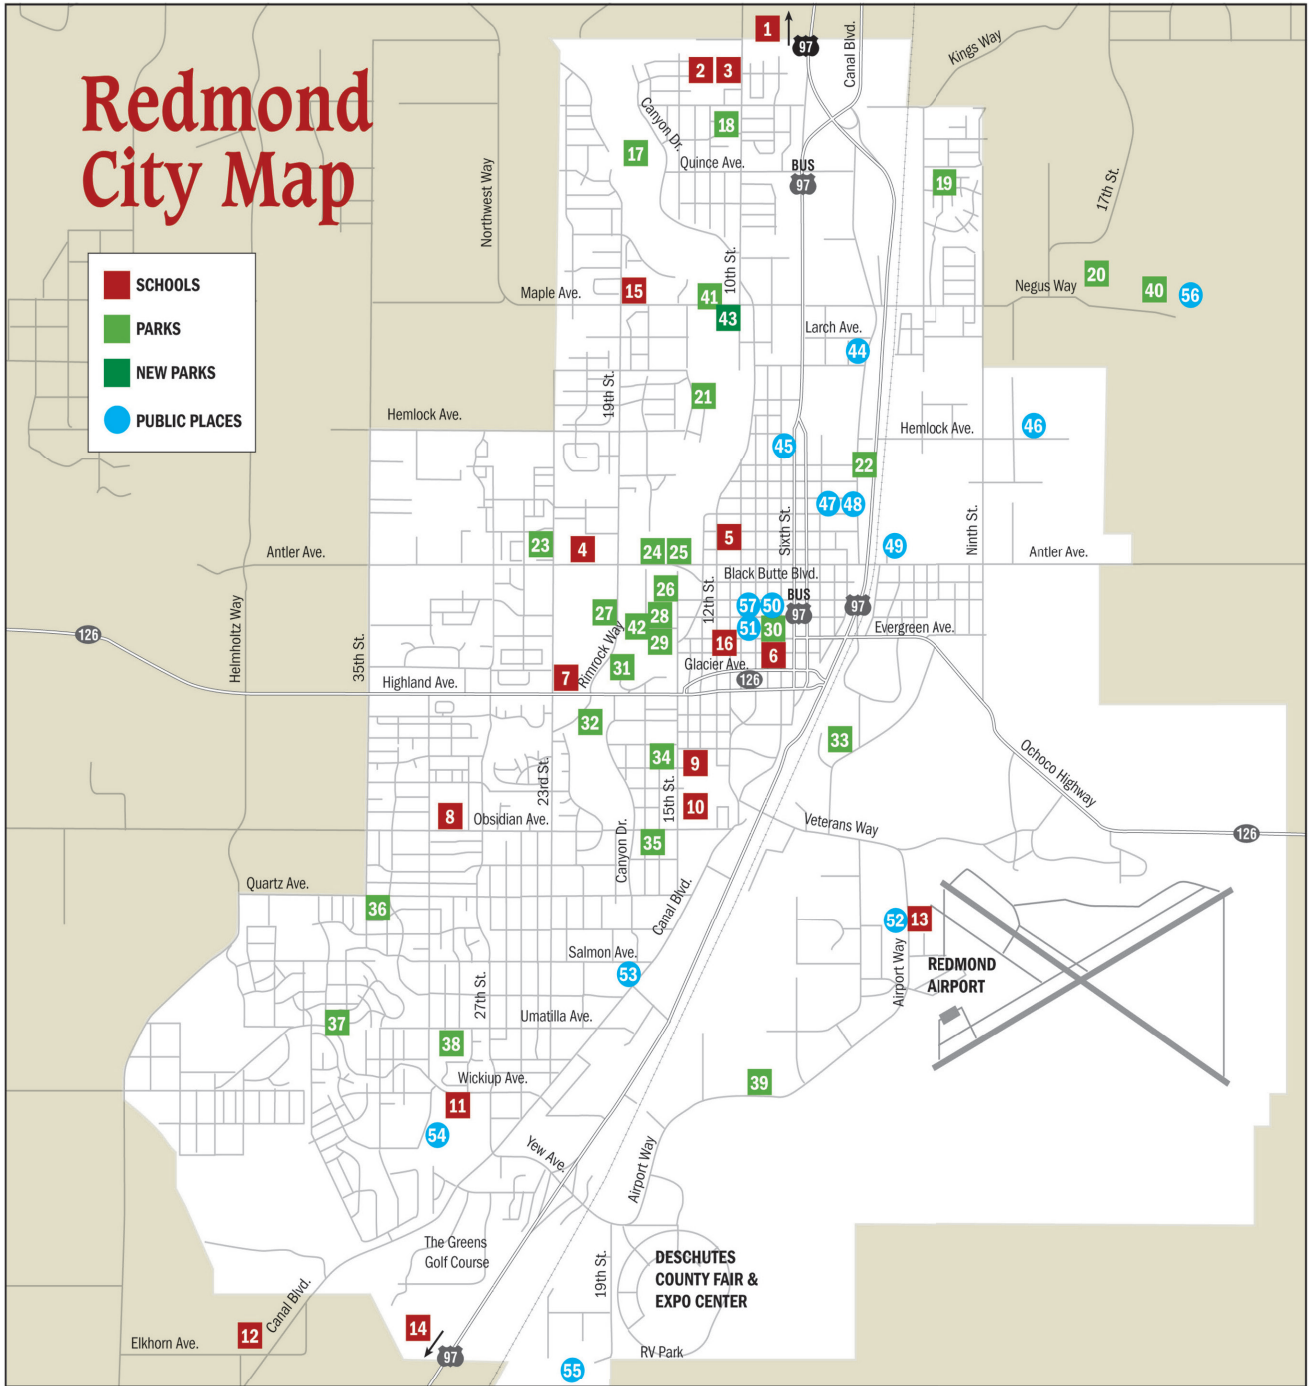

Redmond City Map

- SCHOOLS**
- PARKS**
- NEW PARKS**
- PUBLIC PLACES**

SCHOOLS

1. Terrebonne Community School
2. Tom McCall Elementary
3. Elton Gregory Middle School
4. Redmond Proficiency Academy-Hartman Campus
5. John Tuck School
6. Redmond Proficiency Academy
7. Redmond High School
8. Vern Patrick School
9. M. A. Lynch School
10. Obsidian Middle School
11. Sage Elementary
12. Ridgeview High School
13. Central Christian School
14. Tumalo Community School

15. St. Thomas Academy

16. High Desert Montessori

PARKS (DARK=NEW PARKS)

17. Dry Canyon Trail
18. Quince Park
19. Diamond Bar Park
20. High Desert Sports Complex
21. West Canyon Rim Park
22. Homestead Park
23. Fairhaven Park
24. Disc Golf Course
25. Weigand Dog Park
26. Skate Park
27. Cascade Swim Center
28. Spud Bowl
29. Sam Johnson Park
30. Centennial Park
31. Bowlby Park
32. American Legion Community Park
33. Fireman's Pond
34. Kalama Park
35. Baker Park
36. Hayden Park
37. Valley View Park
38. Umatilla Sports Complex
39. Redmond Caves
40. Radlands Bike Trails
41. Maple Bridge Arches Climbing Area
42. Hope Playground
43. Hathaway Overlook Park

PUBLIC PLACES

44. St. Charles Hospital
45. U.S. Post Office
46. Brightside Animal Center
47. Fire Station, Main
48. Redmond Senior Center
49. City Public Works
50. Visitor Center
51. Police Station, Library
52. Central Oregon Community College
53. RAPRD Activity Center
54. Redmond Cemetery
55. Juniper Golf Course
56. Negus Transfer Station
57. City Hall