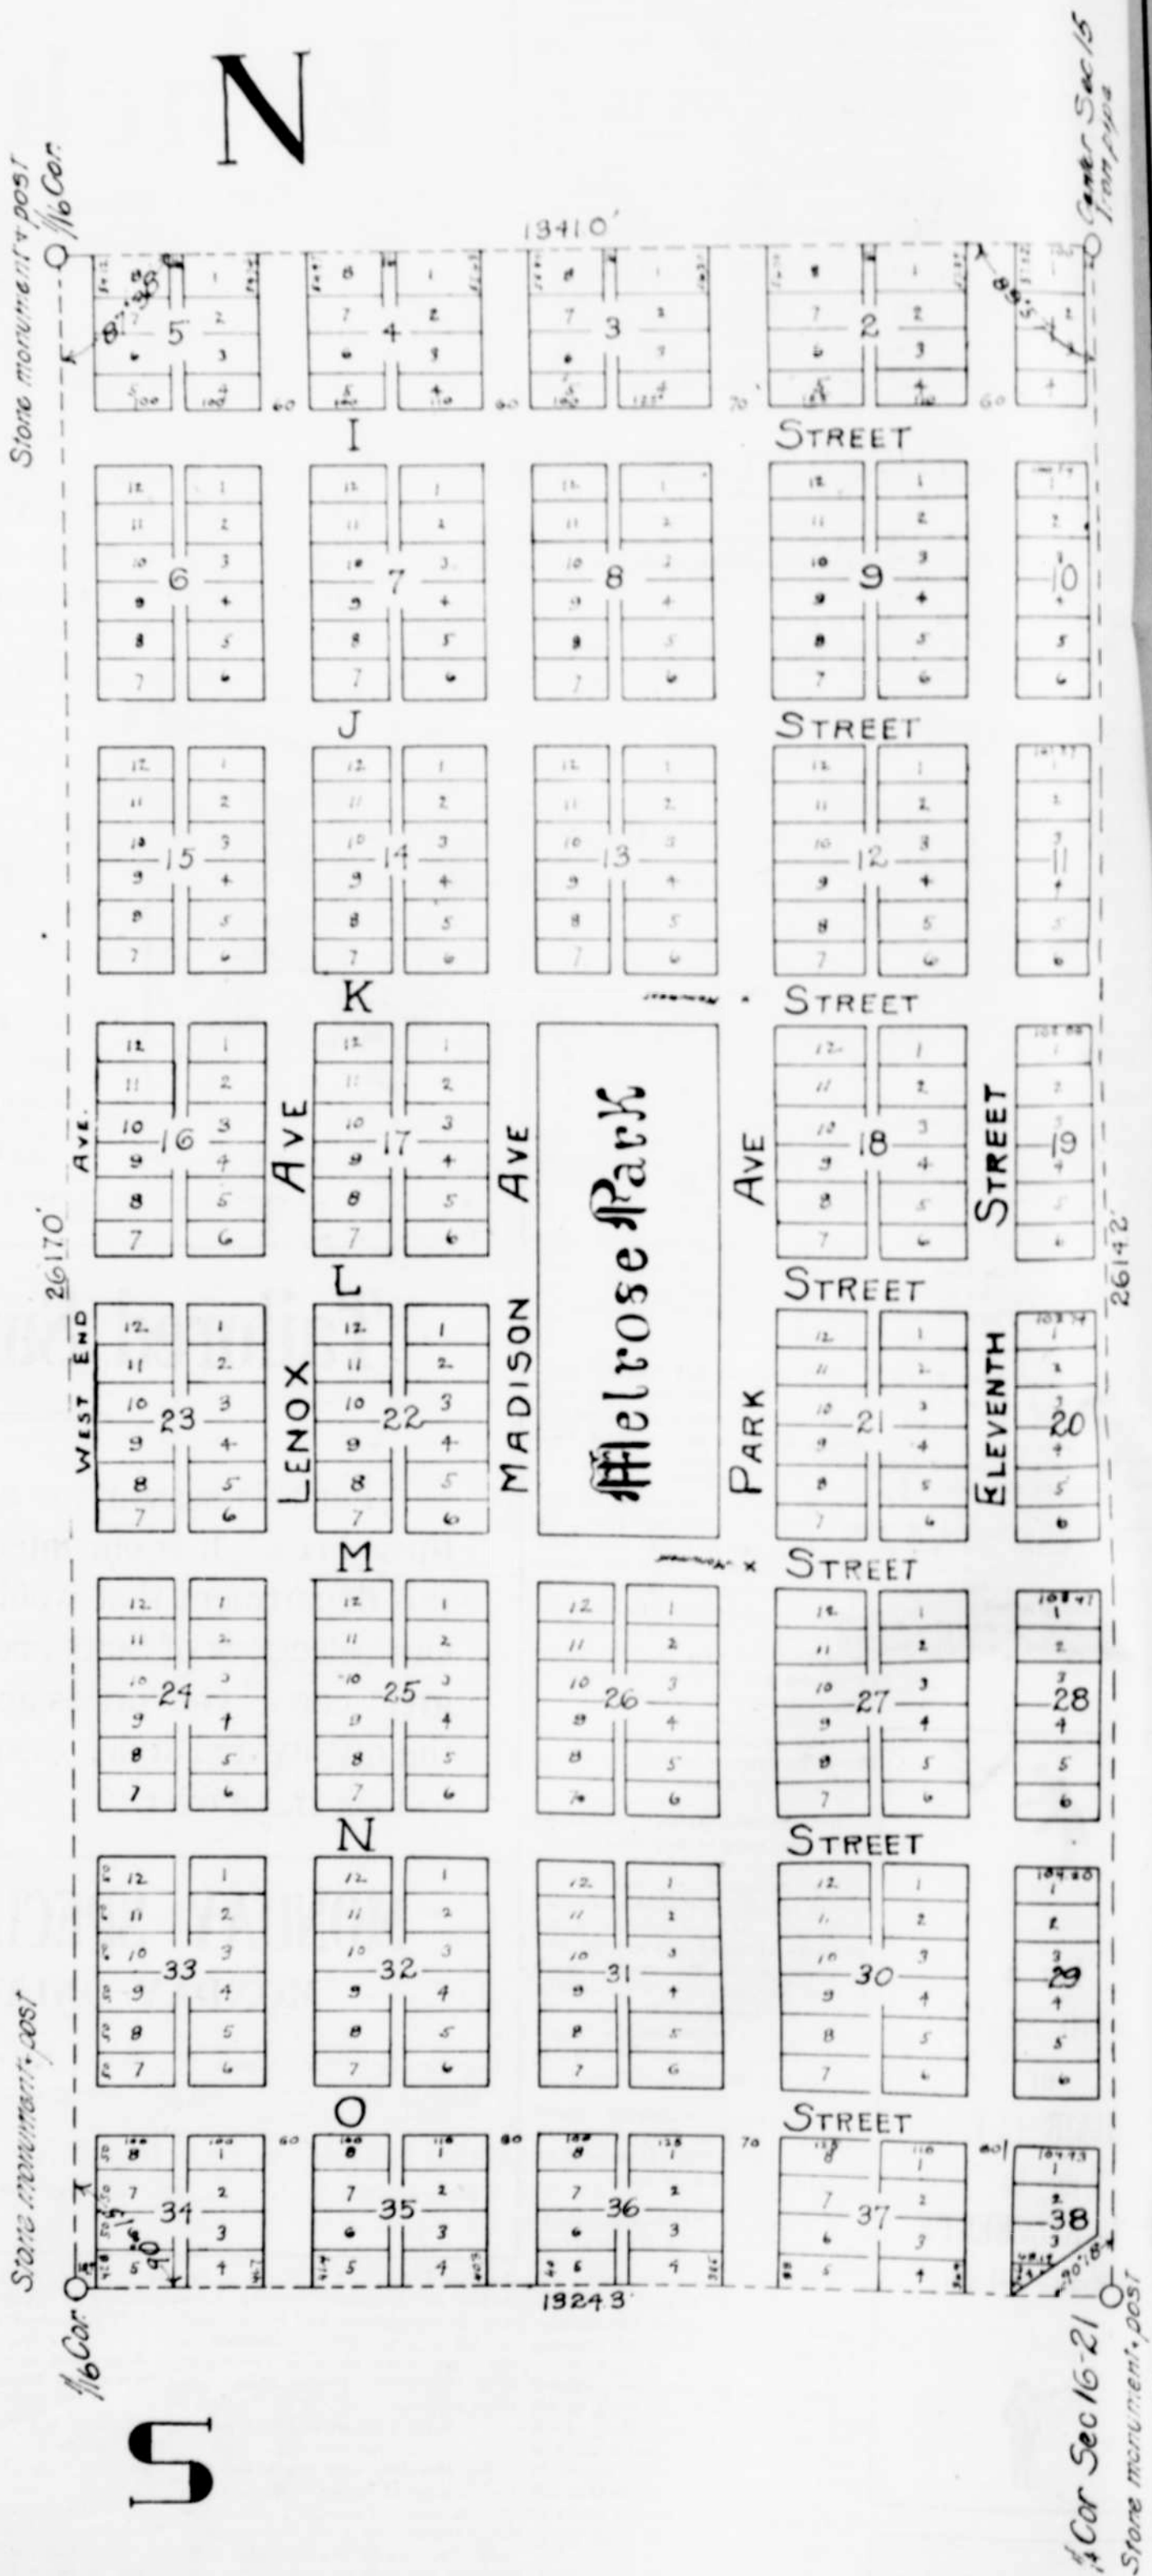

The Highest Location in Redmond

MELROSE PARK

ADDITION

TO

REDMOND

East 1/2 of the Southwest 1/4 of Sec. 16 T15S R19E WM
Scale: 1" = 200'

Choicest Residence Section in the City