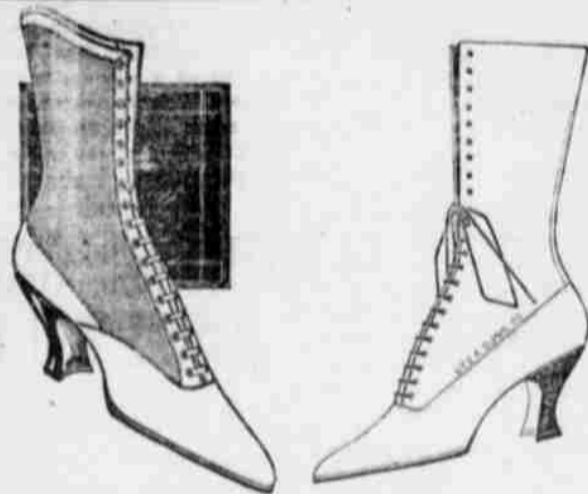

Great Bargains IN SHOE DEPARTMENT

Shoes for All of the Family

All styles and sizes are offered altho every lot is not complete. You will find the size and style you want in some of these lots.

LOT 1 Women's Shoes at $6.95

In this lot there are 36 pairs of all Grey Kid 8 1-2 inch tops full Louis leather heels, lace. A good range of sizes and widths. Regular Price **$10.00**.

LOT 2 Women's Shoes at $5.45

Choice of 126 pairs of colored shoes combination low heels military and Louis heels, tan calf with buck tops, black calf with buck tops, black and tan kids with coored cloth tops. These are all short lines but good sizes and widths

LOT 3 Women's Shoes at $3.45

Choice of about 45 pairs of black kid lace shoes, some with cloth tops, medium heels and toes. Makes a good shoe for every day wear.

LOT 4 Women's Shoes at $1.95

In this lot there are 36 pairs of patent leather button kid and cloth tops, high and low heels. All good sizes.

LOT 5 Men's Dress Shoes at $4.85

Choice of 75 pairs made of good black and tan calf skins Button and lace styles English and medium broad toes. All sizes 6 to 11.

LOT 6 Men's Work Shoes at $2.95

There are only 34 pairs in this lot. Real good values—get in early and be sure of your size.

LOT 7 Misses & Children Shoes at $2.45--$2.95

Choice of about 175 pairs of Misses and children school shoes, made of calf patent and kid leather. Both lace and buttons. Sizes 8 1-2 to 11—$2.45. Sizes 11 1-2 to 2—$2.95.

LOT 8 Boys Shoes at $2.45--$2.95

Choice of 100 pairs of Gunmetal lace and button shoes. Sizes 9 to 2—$2.45. Sizes 2 1-2 to 5 1-2—$2.95.

RADER'S Ontario