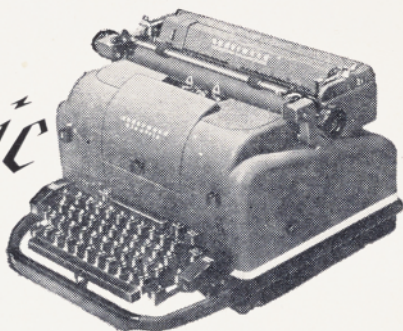

it's truly

All Electric

Yes, **ELECTRICITY** does all the fatiguing work . . . with the new **UNDERWOOD ALL ELECTRIC** typewriter!

You can backspace return the carriage, make as many carbon copies as you like . . . all with the same light, fast touch!

There's an **ELECTRIC** Keyboard, Shift Key, tabulator, space bar, and an automatic line spacer.

**New ALL ELECTRIC MARGINS Set From the Keyboard!
AND NOW!**

New INTERNAL CUSHIONING for Quieter Operation!

FIGURE FASTER WITH A
MARCHANT

Figuremaster
AMERICA'S FIRST CALCULATOR

HERE IT IS!

**See and Use the new Universal
Tabulator!—and 17 other principal new features**

**CURRENT
DELIVERY**

Find out why the new **MARCHANT FIGUREMASTER** can do your figure work faster and cheaper. Call or write us today and we will be pleased to show you the new **FIGUREMASTER** or send complete information.