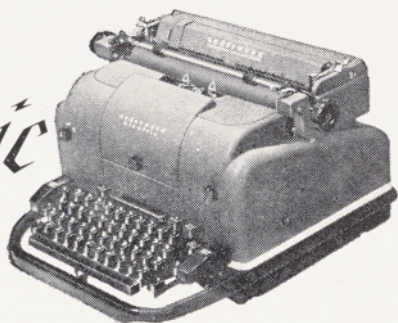

it's truly

All Electric

Yes, **ELECTRICITY** does all the fatiguing work . . . with the new **UNDERWOOD ALL ELECTRIC** typewriter!

You can backspace return the carriage, make as many carbon copies as you like . . . all with the same light, fast touch!

There's an **ELECTRIC** Keyboard, Shift Key, tabulator, space bar, and an automatic line spacer.

**New ALL ELECTRIC MARGINS Set From the Keyboard!
AND NOW!**

New INTERNAL CUSHIONING for Quieter Operation!

FIGURE FASTER WITH A

MARCHANT

Figuremaster
AMERICA'S FIRST CALCULATOR

HERE IT IS!

See and Use the new Universal

Tabulator!—and 17 other principal new features

Find out why the new **MARCHANT** **FIGUREMASTER** can do your figure work faster and cheaper. Call or write us today and we will be pleased to show you the new **FIGUREMASTER** or send complete information.