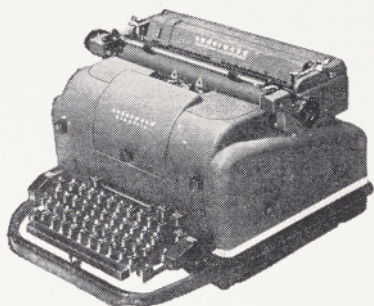

it's truly

All Electric

Yes, **ELECTRICITY** does all the fatiguing work . . . with the new UNDERWOOD **ALL ELECTRIC** typewriter!

You can backspace, return the carriage, make as many carbon copies as you like . . . all with the same light, fast touch!

There's an **ELECTRIC** Keyboard, Shift Key, tabulator, space bar, and an automatic line spacer.

AND NOW!

UNDERWOOD PRESENTS

new **ALL ELECTRIC MARGINS**

Set From the Keyboard!

Plus . . .

new **INTERNAL CUSHIONING**
for Quieter Operation!