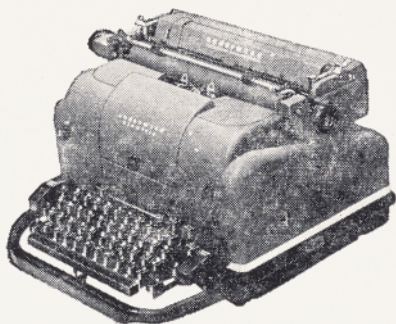

it's truly

All Electric

Yes, **ELECTRICITY** does all the fatiguing work . . . with the new **UNDERWOOD ALL ELECTRIC** typewriter!

You can backspace, return the carriage, make as many carbon copies as you like . . . all with the same light, fast touch!

There's an **ELECTRIC** Keyboard, Shift Key, tabulator, space bar, and an automatic line spacer.

AND NOW!

UNDERWOOD PRESENTS

new **ALL ELECTRIC MARGINS**

Set From the Keyboard!

Plus . . .

new **INTERNAL CUSHIONING**
for Quieter Operation!