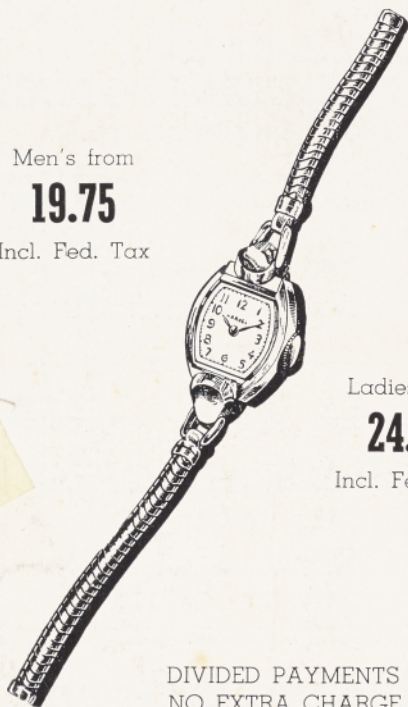

Sec. 34.66 P. L. & R.

U. S. POSTAGE

PAID

Permit 46
Salem, Ore.

A *Stevens* WATCH

of Guaranteed Quality

Men's from

19.75

Incl. Fed. Tax

Ladies' from

24.75

Incl. Fed. Tax

Harry L. Perry
1984 State St
Salem, Oregon

DIVIDED PAYMENTS
NO EXTRA CHARGE

Stevens & Son

Jewelers — Silversmiths