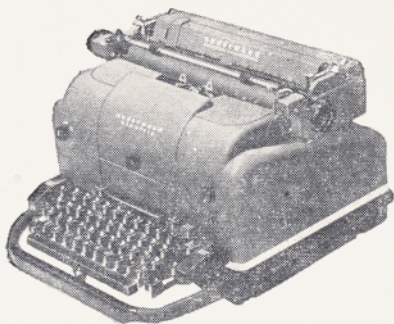

it's truly

All Electric

Yes, **ELECTRICITY** does all the fatiguing work . . . with the new **UNDERWOOD ALL ELECTRIC** typewriter!

You can backspace, return the carriage, make as many carbon copies as you like . . . all with the same light, fast touch!

There's an **ELECTRIC** Keyboard, Shift Key, tabulator, space bar, and an automatic line spacer.

AND NOW!

UNDERWOOD PRESENTS

new **ALL ELECTRIC MARGINS**
Set From the Keyboard!

Plus . . .

new **INTERNAL CUSHIONING**
for Quieter Operation!