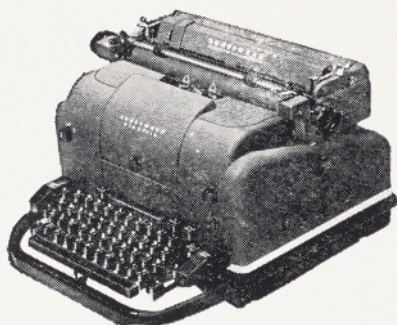

it's truly

All Electric

Yes, **ELECTRICITY** does all the fatiguing work . . . with the new **UNDERWOOD ALL ELECTRIC** typewriter!

You can backspace, return the carriage, make as many carbon copies as you like . . . all with the same light, fast touch!

There's an **ELECTRIC** Keyboard, Shift Key, tabulator, space bar, and an automatic line spacer.

AND NOW!

UNDERWOOD PRESENTS

new **ALL ELECTRIC MARGINS**

Set From the Keyboard!

Plus . . .

new **INTERNAL CUSHIONING**
for Quieter Operation!