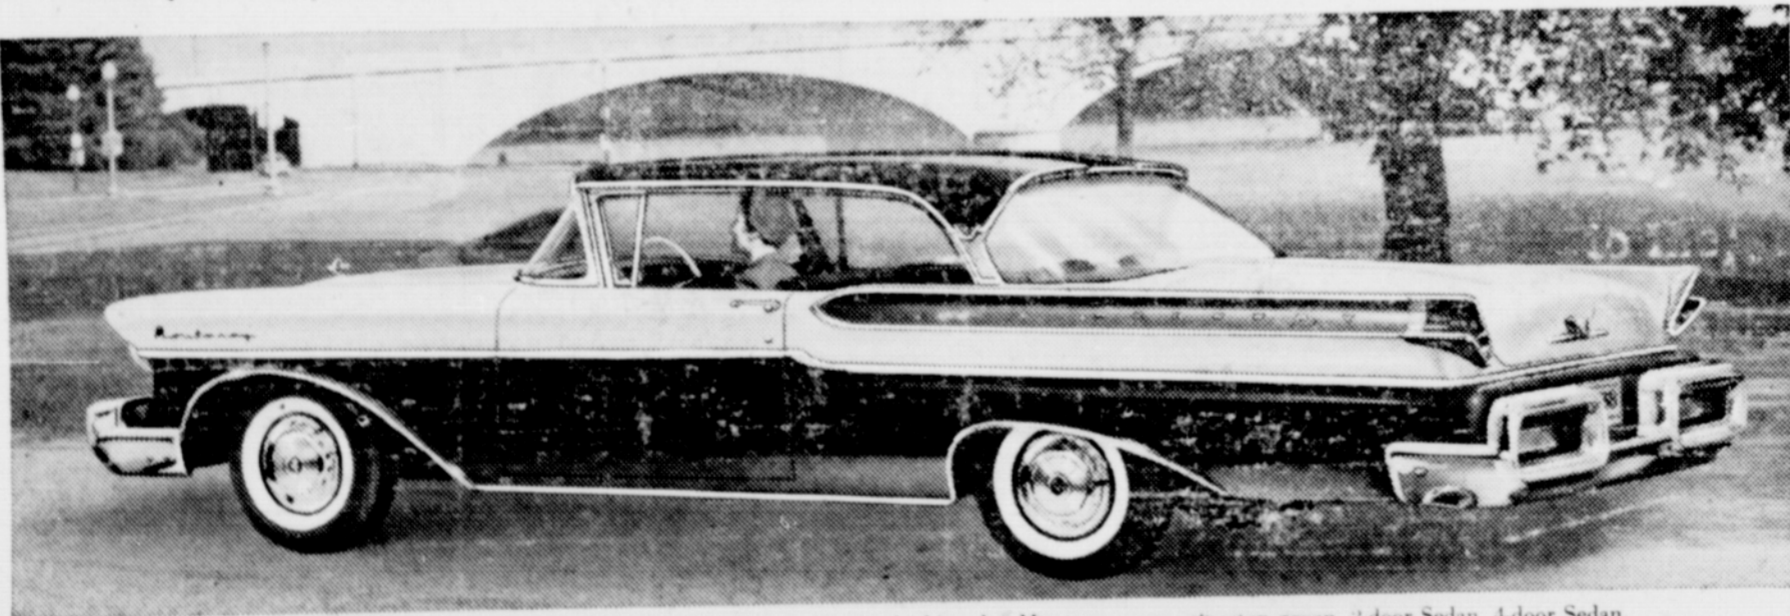

Brookings

**SUSAN DUVAL**

Winner at Seattle  
Hair Styling Trophy  
Recent Northwest  
Licensed Beautician

For Appointments Phone 2291

Don't guess Mercury's price by the new size and luxury  
(never before has so much bigness and luxury cost so little)

IN MERCURY'S LOWEST PRICE SERIES—Monterey Phaeton Coupe. Also in the big-value Monterey series: Phaeton Sedan, 2-door Sedan, 4-door Sedan.

THE '57 MERCURY brings you the biggest size increase in the industry. It's over 17½ feet long, more than 6½ feet wide. Bigger in every important dimension — with inches more leg room, hip room, shoulder room, headroom.