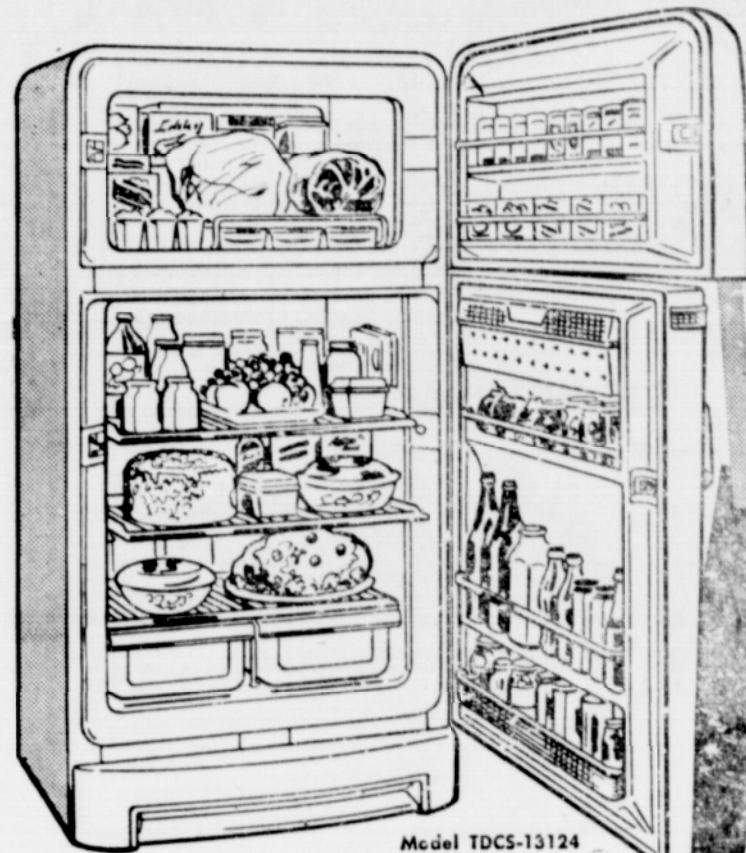

Save at Wards

BETTER EATING
at LOWER COST
all year 'round!

with a new
1955

NORGE upright home freezer!

- Enjoy luxury foods out of season
- Buy foods in quantity when prices are lowest!
- Packed with convenient "years-ahead" features!
- New Jet-Freeze Shelves!
- New Adjust-A-Shelf!
- New Handidor Storage!
- And Many More!

SAVE $100.00
Was 399.95
SPECIAL $299.95

Wards

GAS and APPLIANCE CENTER
WHARF ST. PHONE 2891

SAVE $125.00

DURING NORGE ANNIVERSARY DAYS

Model TDCS-13124

This Big 1955
NORGE
2-Door
Customatic
Refrigerator-Freezer

regularly $519.95
Special Buy $399.95
$399.95
LESS KING-SIZE Trade-In
for your old refrigerator

• **Separate Super-Size Freezer**

Biggest on any home refrigerator. Giant 124 lb. capacity! Separate door makes this a real "2 in 1" appliance!

- **Exclusive Norge Weath-R-Gard Control**
  Maintains ideal temperature-humidity balance regardless of season or climate. Defrosts automatically, too!
- **Double-Deep Handidor Storage**
- **Roll-Out Shelves**
- **Egg Nest and Butter Bank**
  plus dozens of other conveniences!

Buy on terms as low as

DOWN PAYMENT

24.95
18.19 A MONTH

I Need Used Refrigerators

And I Will Give You $125 For Yours
In Trade-In On This Norge, If It Is
In Running Condition.