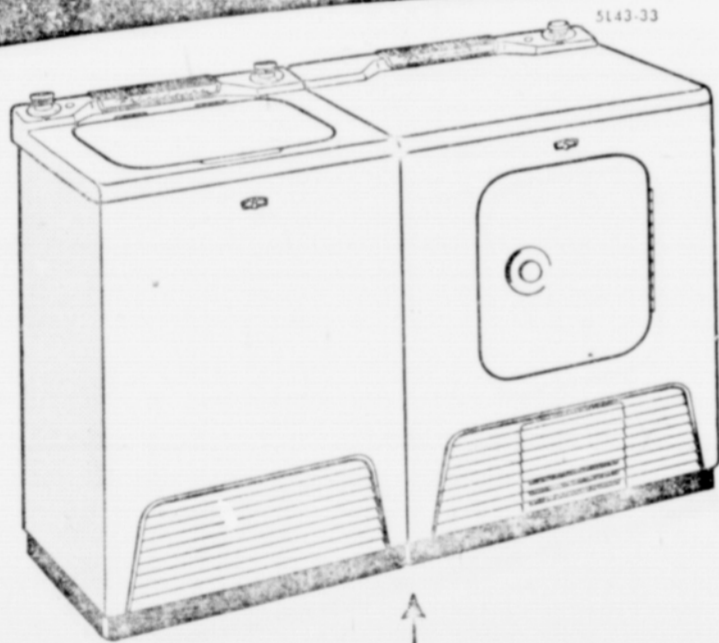

# Save \$30 to \$80

*Why settle for less?*

**SPECIAL 2-DOOR FRIGIDAIRE**  
 Food Freezer-Refrigerator Combination  
 REGULAR \$489.95  
**Special \$409.95**

- Separate Food Freezer for 73 lbs. frozen food
- Self Defrosting in Refrigerator Compartment
- Full-width Aluminum Shelves roll all the way out
- Two, huge Porcelain Finished Hydrators
- Storage Door has Egg Server, Butter Compartment, Removable Shelves, deep space for tall bottles, jars, cans
- No lost corners—No wasted space—No center post!

New 1955 Model  
 CDV-112 SPCL

Hanscams Proudly Invites You To See Their New Appliance Center. Complete in every detail to better serve you.

Model SDV-91 Spcl

- Full-width Freezer
- Full-width Porcelain Hydrator
- Full-width Chill Drawer
- Removable Door Shelves
- Tall Bottle Space
- Egg Server
- Butter Compartment
- Quickube Trays
- Famous Meter-Miser Mechanism

SPECIAL PRICE!

New 9.1 cu. ft. FRIGIDAIRE

All brand new 1955 Special Models from Frigidaire

**FULLY AUTOMATIC WASHER — ELECTRIC DRYER**

- Washer** • Porcelain Finished inside and out
- Live-Water Action with newest Pulsator Agitator
  - Float-over Rinse
  - Rapidry Spin gets out pounds more water
  - Select-O-Dial washes clothes any way you like