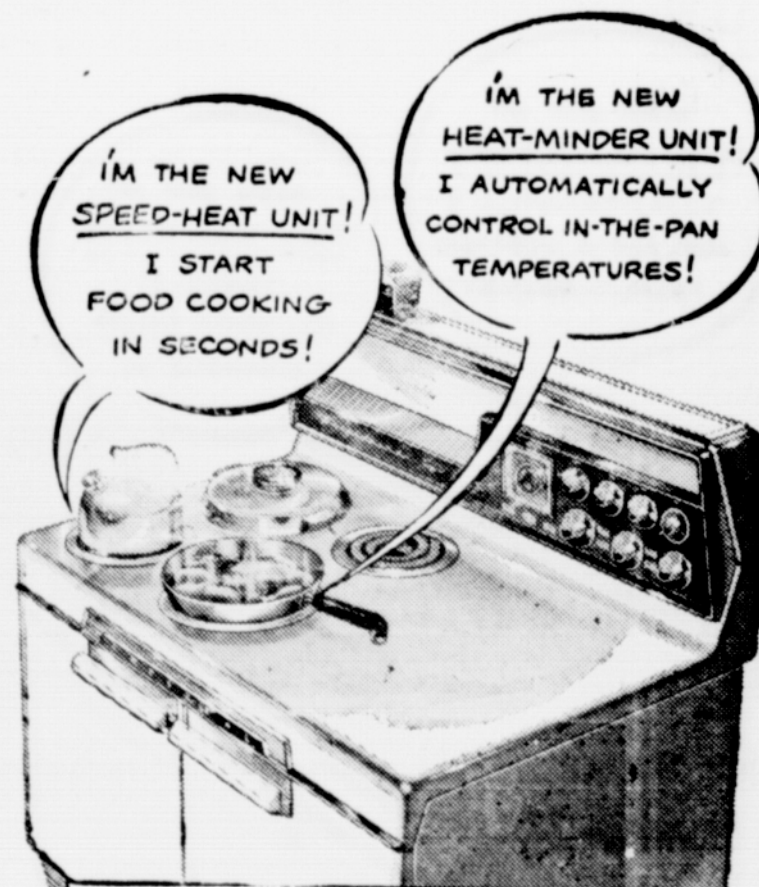

## SPEED-HEAT UNIT

New Speed-Heat Unit starts food cooking in seconds. Makes coffee perk, fast. Cooks frozen foods faster, saves flavor, vitamins. Many other automatic features and conveniences in this new range... new styling and choice of colors!

Model RV-25 Only

\$299.95

Imagine! A Wonderful New Food Freezer-Refrigerator Combination At This Price! It's the ALL NEW FRIGIDAIRE "IMPERIAL-84"

- A completely separate Food Freezer keeps food zero-safe, always handy
- Self-Defrosting Refrigerator
- Full-width Hydrator
- Large Meat Tender
- Roll-to-You Shelves of rustproof golden aluminum
- Newly designed Storage Door
- Better than ever Quickube Ice Service—with new Cubelet Tray
- New styling inside and out—choice of colors and porcelain finish

"Imperial-84" Model CIV-84

\$359.95

You have to see it to believe it!

I'M THE NEW SPEED-HEAT UNIT! I START FOOD COOKING IN SECONDS!

I'M THE NEW HEAT-MINDER UNIT! I AUTOMATICALLY CONTROL IN-THE-PAN TEMPERATURES!

### New FRIGIDAIRE "Imperial-70" Electric Range with THINKING TOP

Here's real speed in bringing food up to cooking temperature. And real convenience in maintaining required temperatures without watching. 2 big Even-Heat Ovens make meal-making quicker, easier. See all the wonderful new features of the Frigidaire "Imperial-70" Electric Range today!