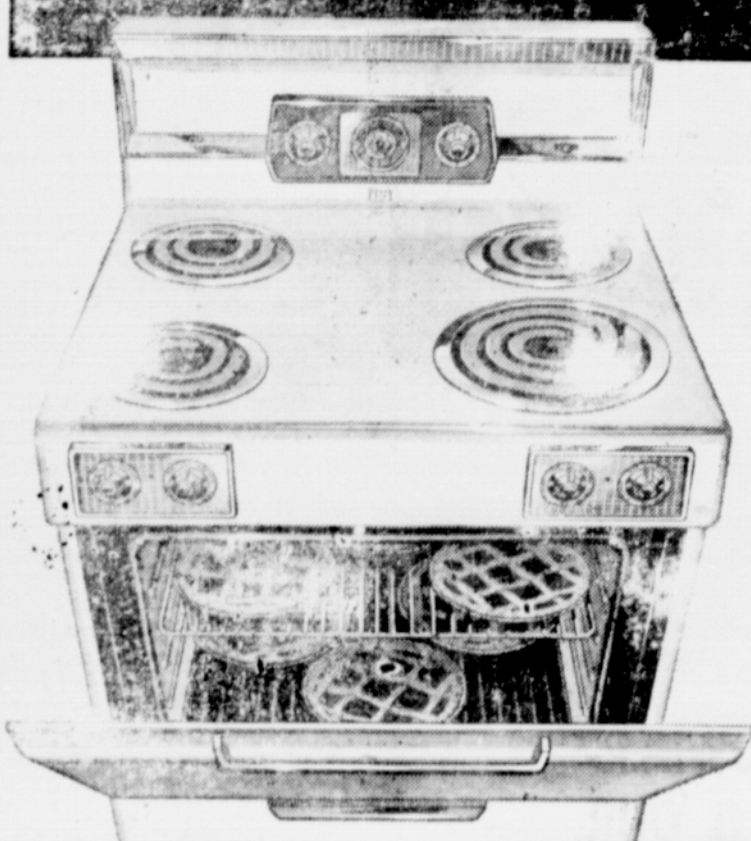

## 30-Inch Cooking Center for Today's Compact Kitchens

### A Great New FRIGIDAIRE "Thrifty-30" Electric Range

Here's big range luxury in only 30-inches of space! But it's full of everything that counts—with an oven that goes deep enough to bake 6 pies. Cook-Master automatic control turns oven on and off automatically. New styling—choice of colors! See it right away!