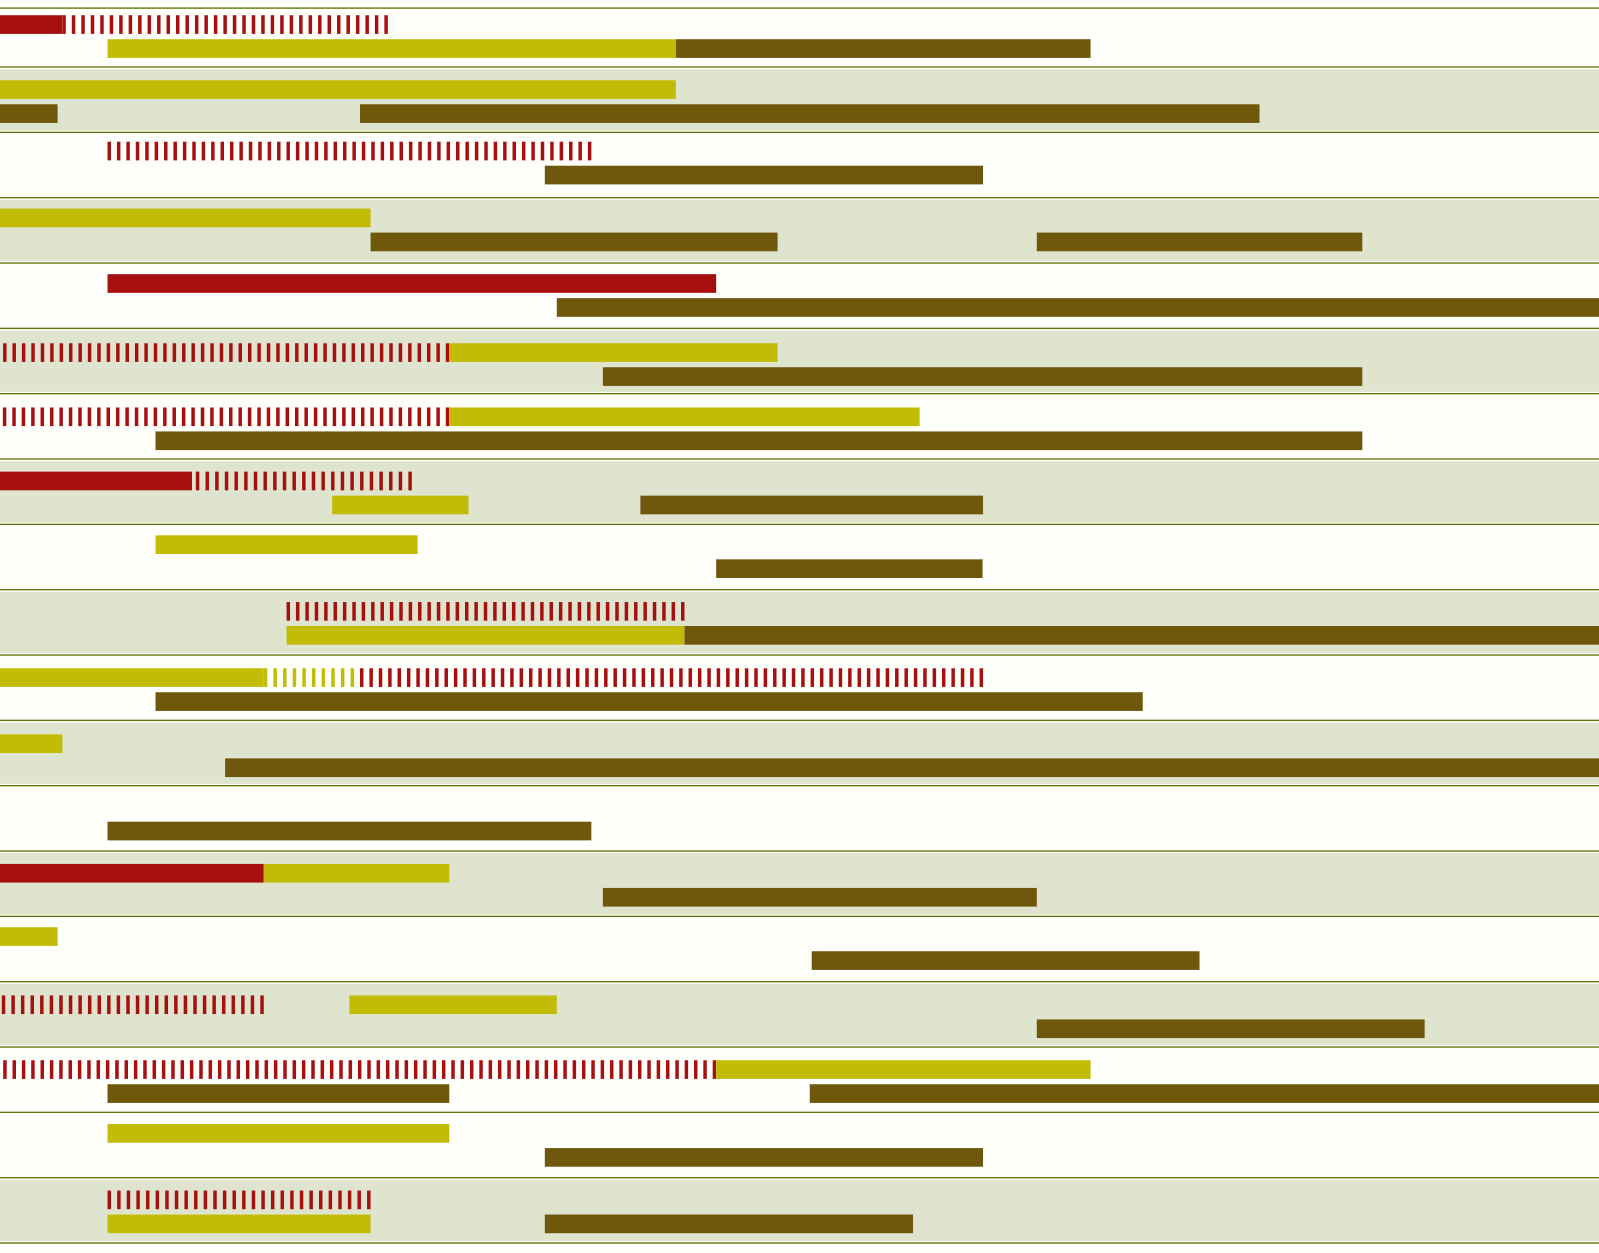

WEEKLY PRESENTS OUR ANNUAL

PLANTING GUIDE

MAY JUN JUL AUG SEP OCT NOV DEC

SOW [INDOORS]
SOW [OUTDOORS]
PLANT
HARVEST

2019

Our Garden Grow!

- Seed Starting Supplies
- Quality Garden Tools
- Garden Art
- Pottery

- Natural Pest Control
- Organic Fertilizer
- Natural Soil Amendments