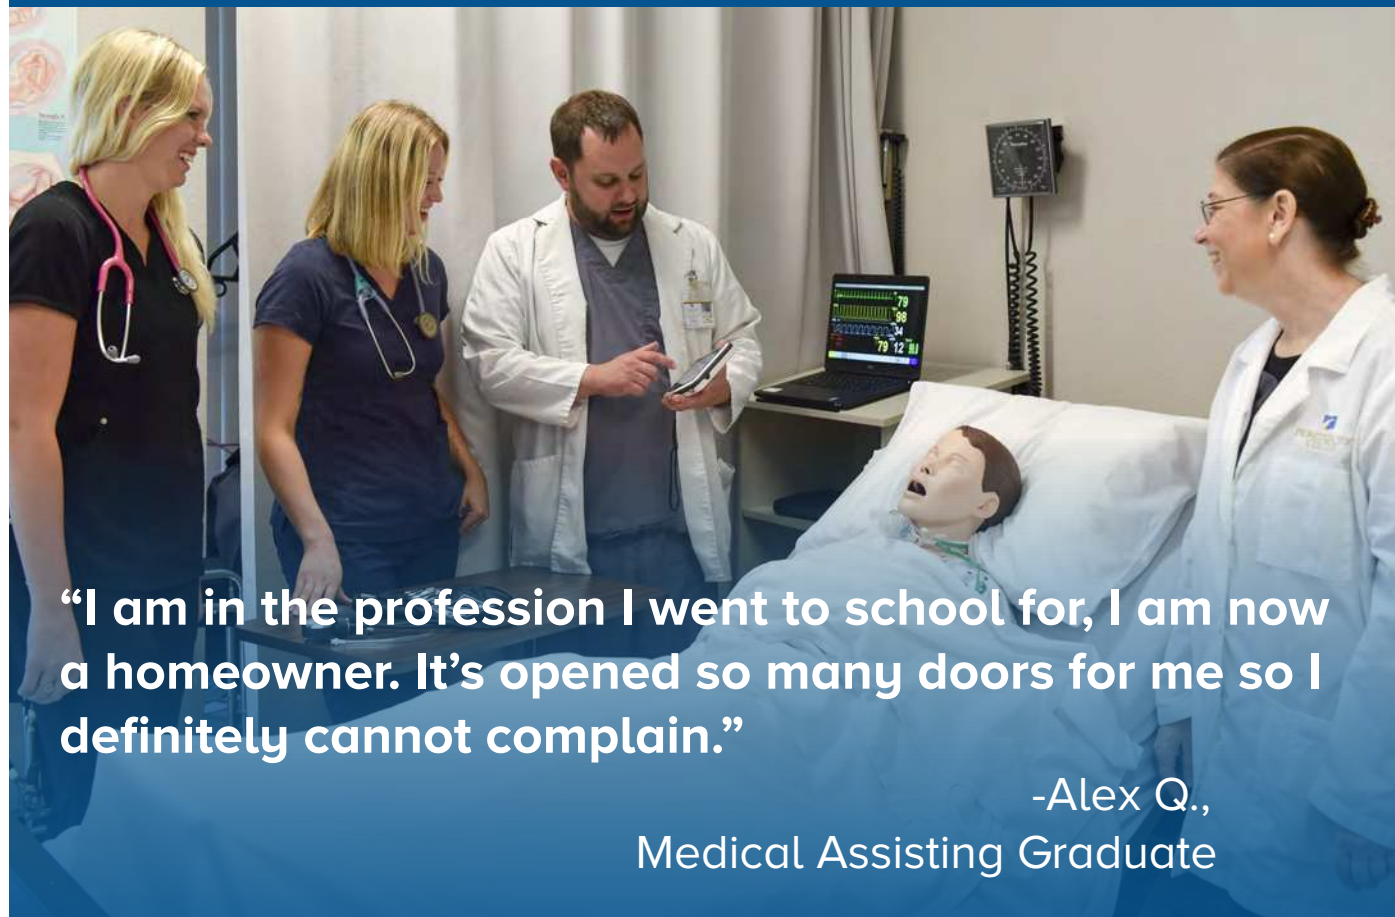

You Could Have Your **Diploma** By This Time **Next Year!**

“I am in the profession I went to school for, I am now a homeowner. It’s opened so many doors for me so I definitely cannot complain.”

-Alex Q.,

Medical Assisting Graduate

Healthcare Programs

- Healthcare Administration
- Limited X-Ray
- Medical Assisting
- Medical Assisting w/ X-Ray
- Medical Billing
- Medical Coding
- Medical Office Administration
- Medical Transcription
- Practical Nursing
- Radiologic Technology

Fall classes begin Sept. 24th!

PIONEER PACIFIC COLLEGE

1-866-772-4636

www.pioneerpacific.edu

Text "CAREER" to 72000

Beaverton | Wilsonville | Springfield

Consumer information: pioneerpacific.edu/admissions/consumer-info/