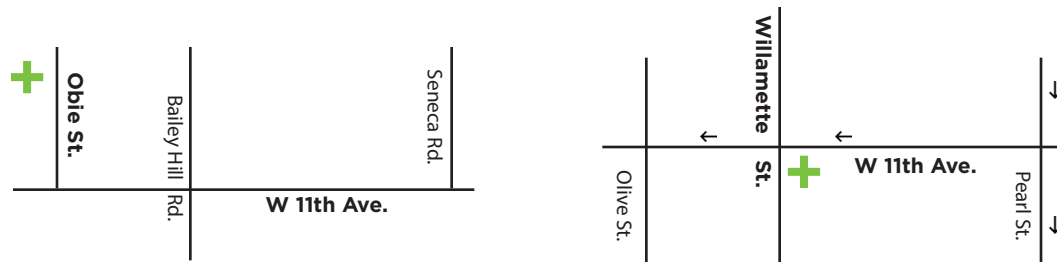

* ONLY AT EUGREEN HEALTH CENTER *

BEST QUALITY

WEST EUGENE
1000 OBIE ST
EUGENE, OR
TEL: 541-505-7275

DOWNTOWN
1111 WILLAMETTE ST
EUGENE, OR
TEL: 458-205-8056

BEST PRICES

Do not operate a vehicle or machinery under the influence of this drug. For use by adults twenty one years of age and older.
Keep out of the reach of children.