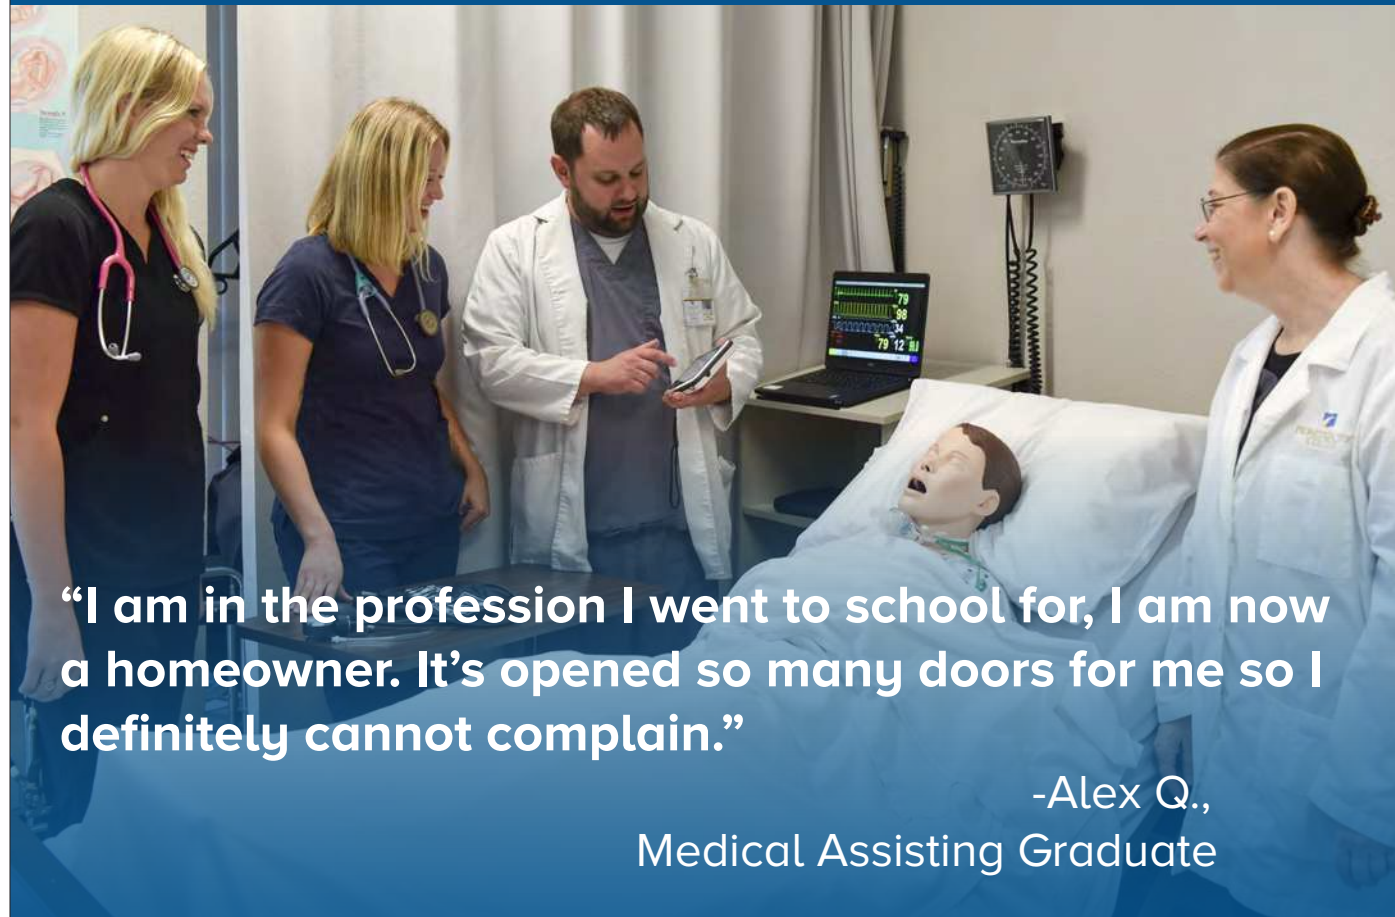

PHOTO BY GEORGE SALISBURY

You Could Have Your **Diploma** By This Time **Next Year!**

“I am in the profession I went to school for, I am now a homeowner. It’s opened so many doors for me so I definitely cannot complain.”

-Alex Q.,

Medical Assisting Graduate

Healthcare Programs

- Healthcare Administration
- Limited X-Ray
- Medical Assisting
- Medical Assisting w/ X-Ray
- Medical Billing
- Medical Coding
- Medical Office Administration
- Medical Transcription
- Practical Nursing
- Radiologic Technology

Summer classes begin June 15th!

PIONEER PACIFIC COLLEGE

1-866-772-4636

www.pioneerpacific.edu

Text "CAREER" to 72000

Beaverton | Wilsonville | Springfield

Consumer information: pioneerpacific.edu/admissions/consumer-info/