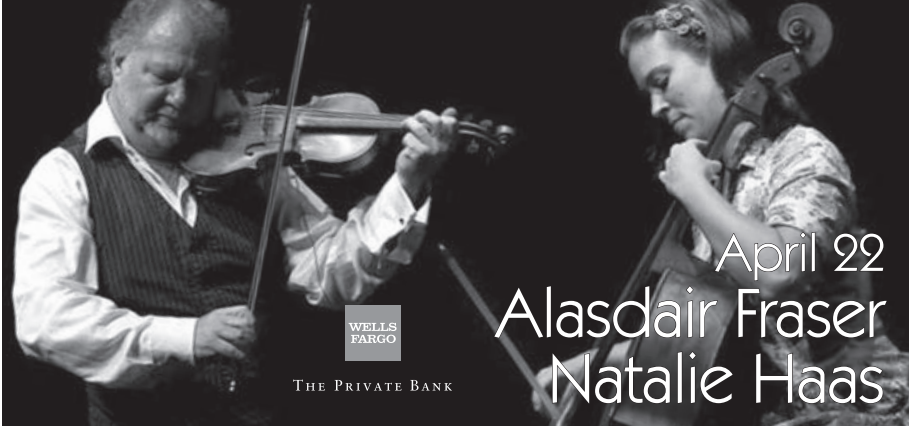

April 22

Alasdair Fraser
Natalie Haas

WELLS FARGO

THE PRIVATE BANK