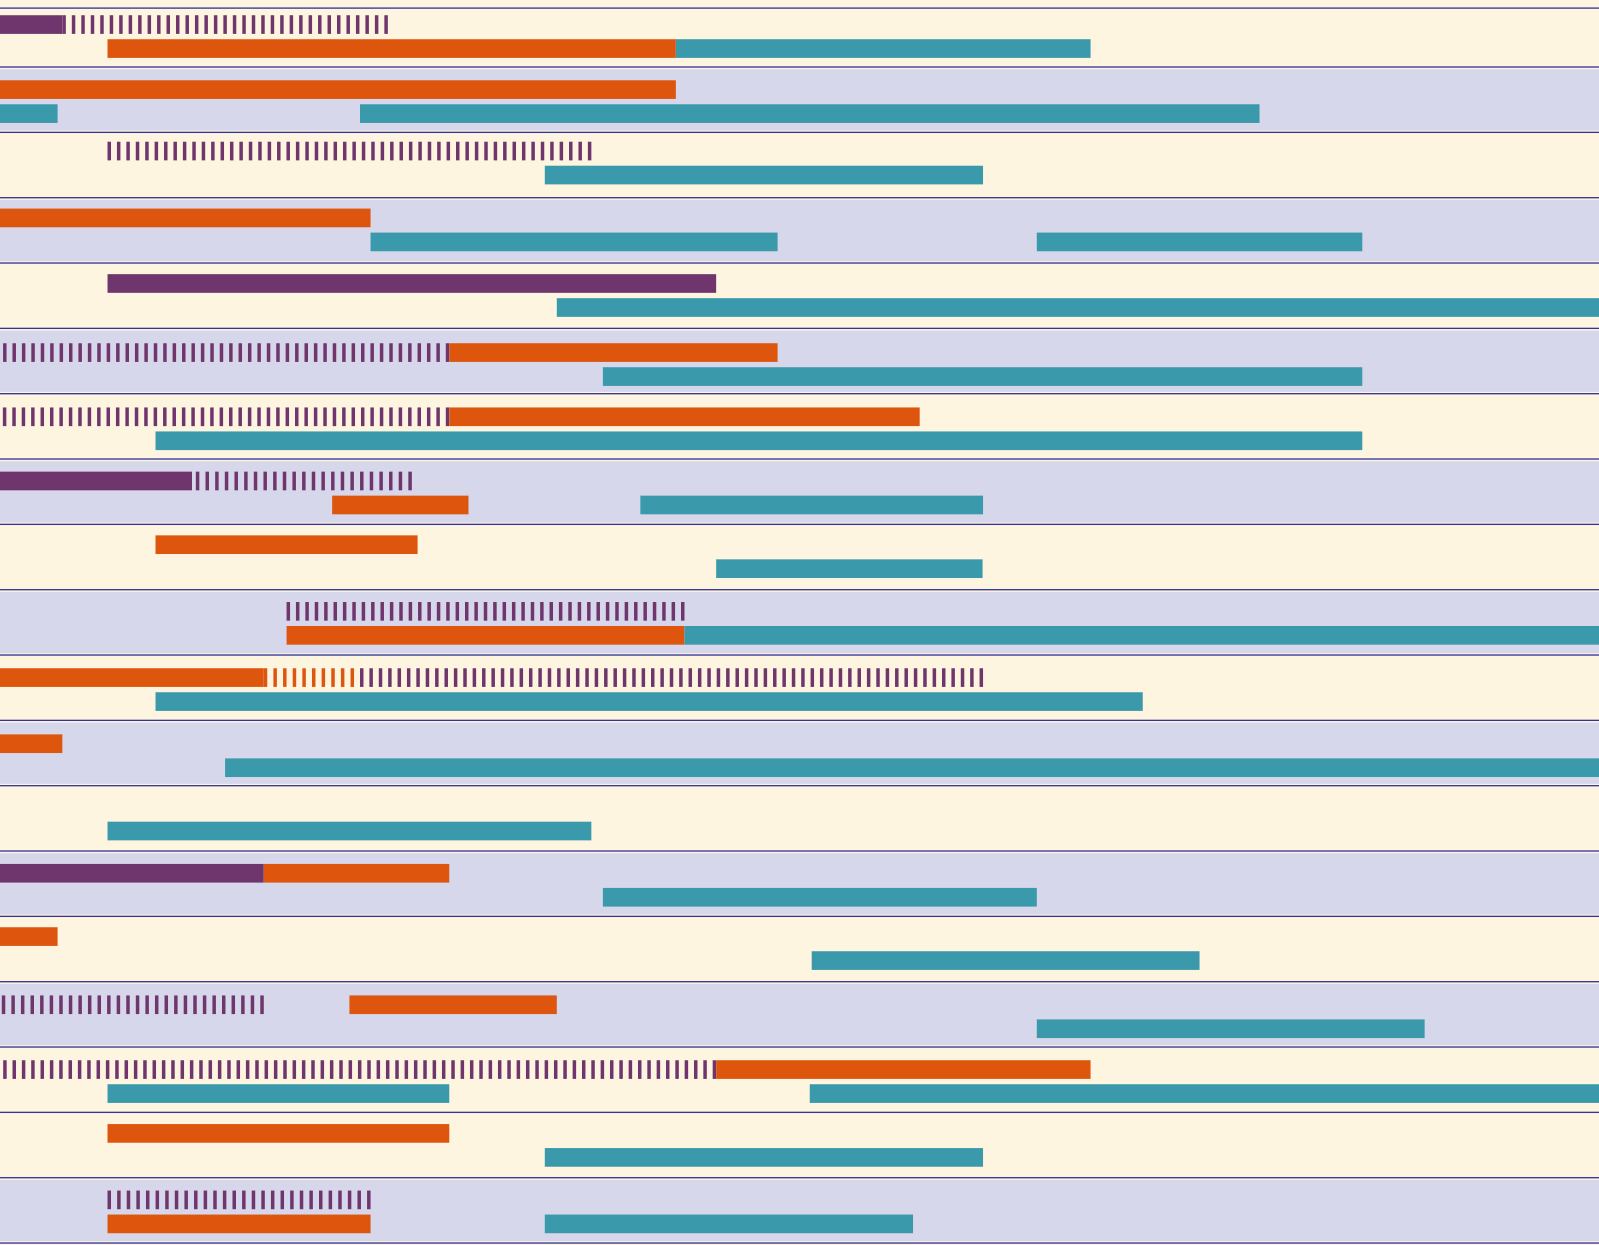

WEEKLY PRESENTS OUR ANNUAL

PLANTING GUIDE

MAY JUN JUL AUG SEP OCT NOV DEC

 SOW
 [INDOORS]

 SOW
 [OUTDOORS]

 PLANT

 HARVEST

2017