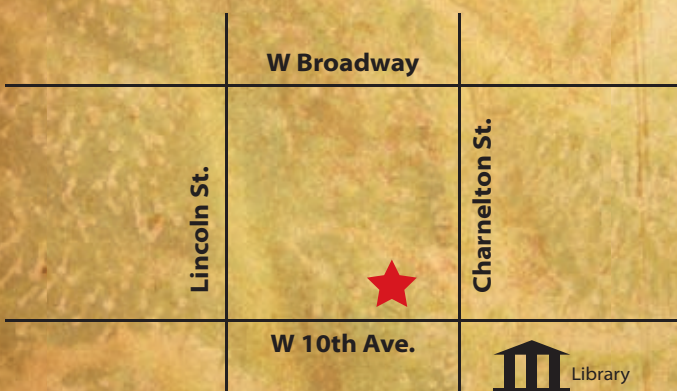

DO YOU QUALIFY FOR YOUR MEDICAL MARIJUANA CARD?

247 W. 10th Ave • Eugene, OR 97401

888.920.6076

Mon–Fri 10am–5 pm

Northwest Alternative Health

Your **OMMP** Advocate

IT'S YOUR RIGHT, IT'S YOUR MEDICINE, GET LEGAL!