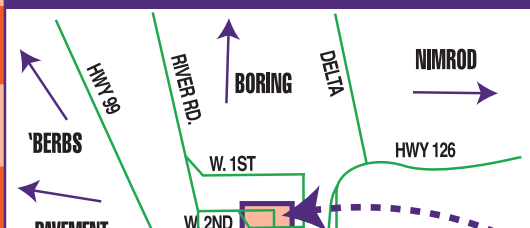

6TH ANNUAL

WHITEAKER BLOCK PARTY

ENTERTAINMENT!

Ninkasi Patio Stage

- 12:00 - Marv Ellis
- 1:45 - Jacuzzi
- 3:15 - Gayle Skidmore
- 4:45 - Basin & Range
- 6:15 - Black Beast Revival
- 7:45 - Fierce Creatures
- 9:30 - Adventure Galley

Parking Lot Stage

- 1:00 - Growwler
- 2:30 - Harmed Brothers
- 4:00 - Animal Eyes
- 5:30 - Volifonix
- 7:00 - Rare Monk
- 8:30 - Uncle Nancy
- 10:15 - Fashion Show
- Special Appearance - Kenny's Rig!

Territorial Vineyard Stage

- 1:00 - Music's Edge Rock Camp
- 3:00 - Beat Crunchers
- 4:30 - Upstate Trio
- 6:30 - Sol Seed
- 8:30 - Eleven Eyes & Apocalyptica Fire Factory

Slash and Burn Stage

- 2:30 - Satori Bob
- 4:30 - The Stephanie Hirche Band
- 7:00 - The Devil Apes
- 8:30 - Milepost

Blairally Stage

- 3:00 - Mood area 52
- 5:00 - Reeble Jar
- 7:30 - The Quick and Easy Boys

NON-WHITEAKER MAP

ENTERTAINMENT!

Uncle Brad's Secret Stage

- 2:00 - Audiophilia
- 3:00 - Judo pony
- 4:00 - Dubious
- 5:00 - Def kids & Mem Aleph
- 6:00 - Rhythm Pimps & Tribal Mayhem
- 7:00 - Damn Divas & Infusia Dance Tribe
- 8:00 - Root Down & C4
- 9:00 - Kimosobi

G Spot Stage

- 2:00 - Confidant
- 3:00 - Sunday Mess
- 4:00 - Tara Stonecipher & Tall Grass
- 5:00 - Girin Guha Experience
- 6:00 - Jesse Meade Quintet
- 7:00 - Mufassa
- 8:00 - Hot For Chocolate
- 9:00 - The Ferns

Hostel Stage

- 1:00 - Uncles Stumbles
- 4:00 - The Great All Merge
- 6:00 - Jupiter Hollow
- 8:00 - Behind the Mind
- 10:00 - Blue Lotus

Spoken Word Stage

- 3:00 - The Eugene Poetry Slam
- 4:30 - The StoneCutters Union, reading fiction with musical accompaniment
- 6:30 - Comedians Bryce Jones, Karmichael McG, Andy Bradwin, Seth Milstein, Josh Finch and others...

AWESOMENESS!