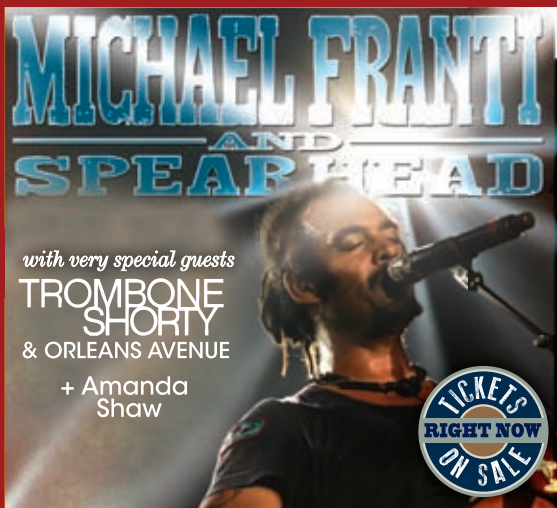

AUGUST 23 5PM GATES
6:30 SHOW

TICKETS
RIGHT NOW
ON SALE