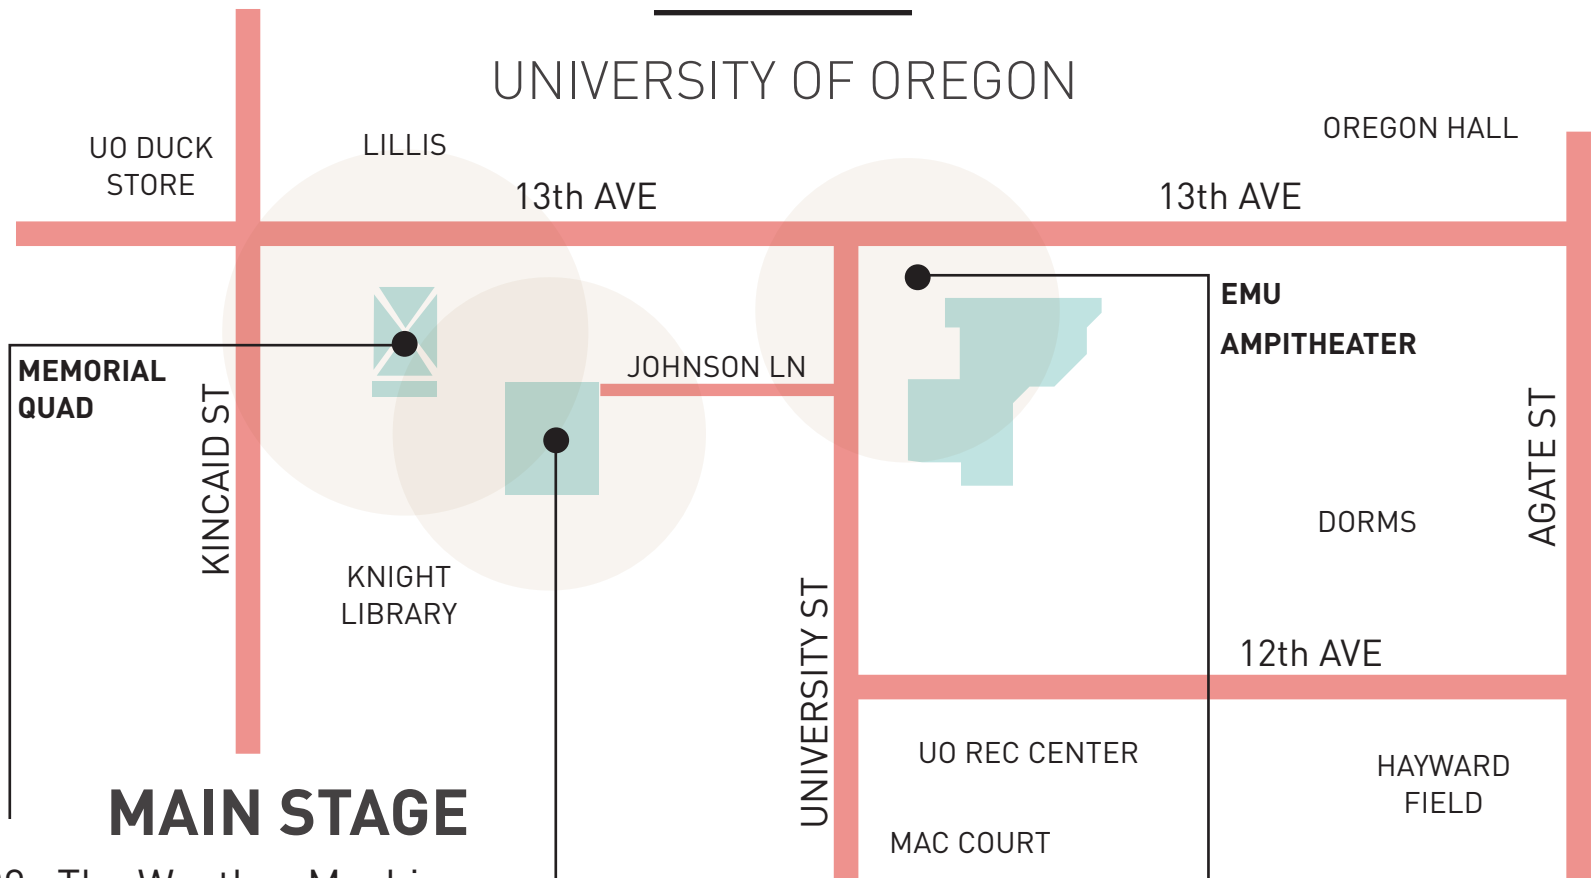

# FESTIVAL MAP

## MAIN STAGE

- 12.00 The Weather Machine
- 01.15 Sol Seed
- 02.30 All Your Sisters
- 03.45 The Silent Comedy
- 05.00 AgesandAges
- 06.15 Nurses
- 07.45 Grass Widow
- 09.30 Mayer Hawthorne and the County

## JORDAN SCHNITZER MUSEUM OF ART

## EMERALD STUDENT STAGE

- 12.00 Stein
- 01.00 The Great Hiatum
- 02.00 Jade
- 03.00 The Architex
- 04.00 The Groundblooms
- 05.00 Homeschool
- 06.00 Hot Milk