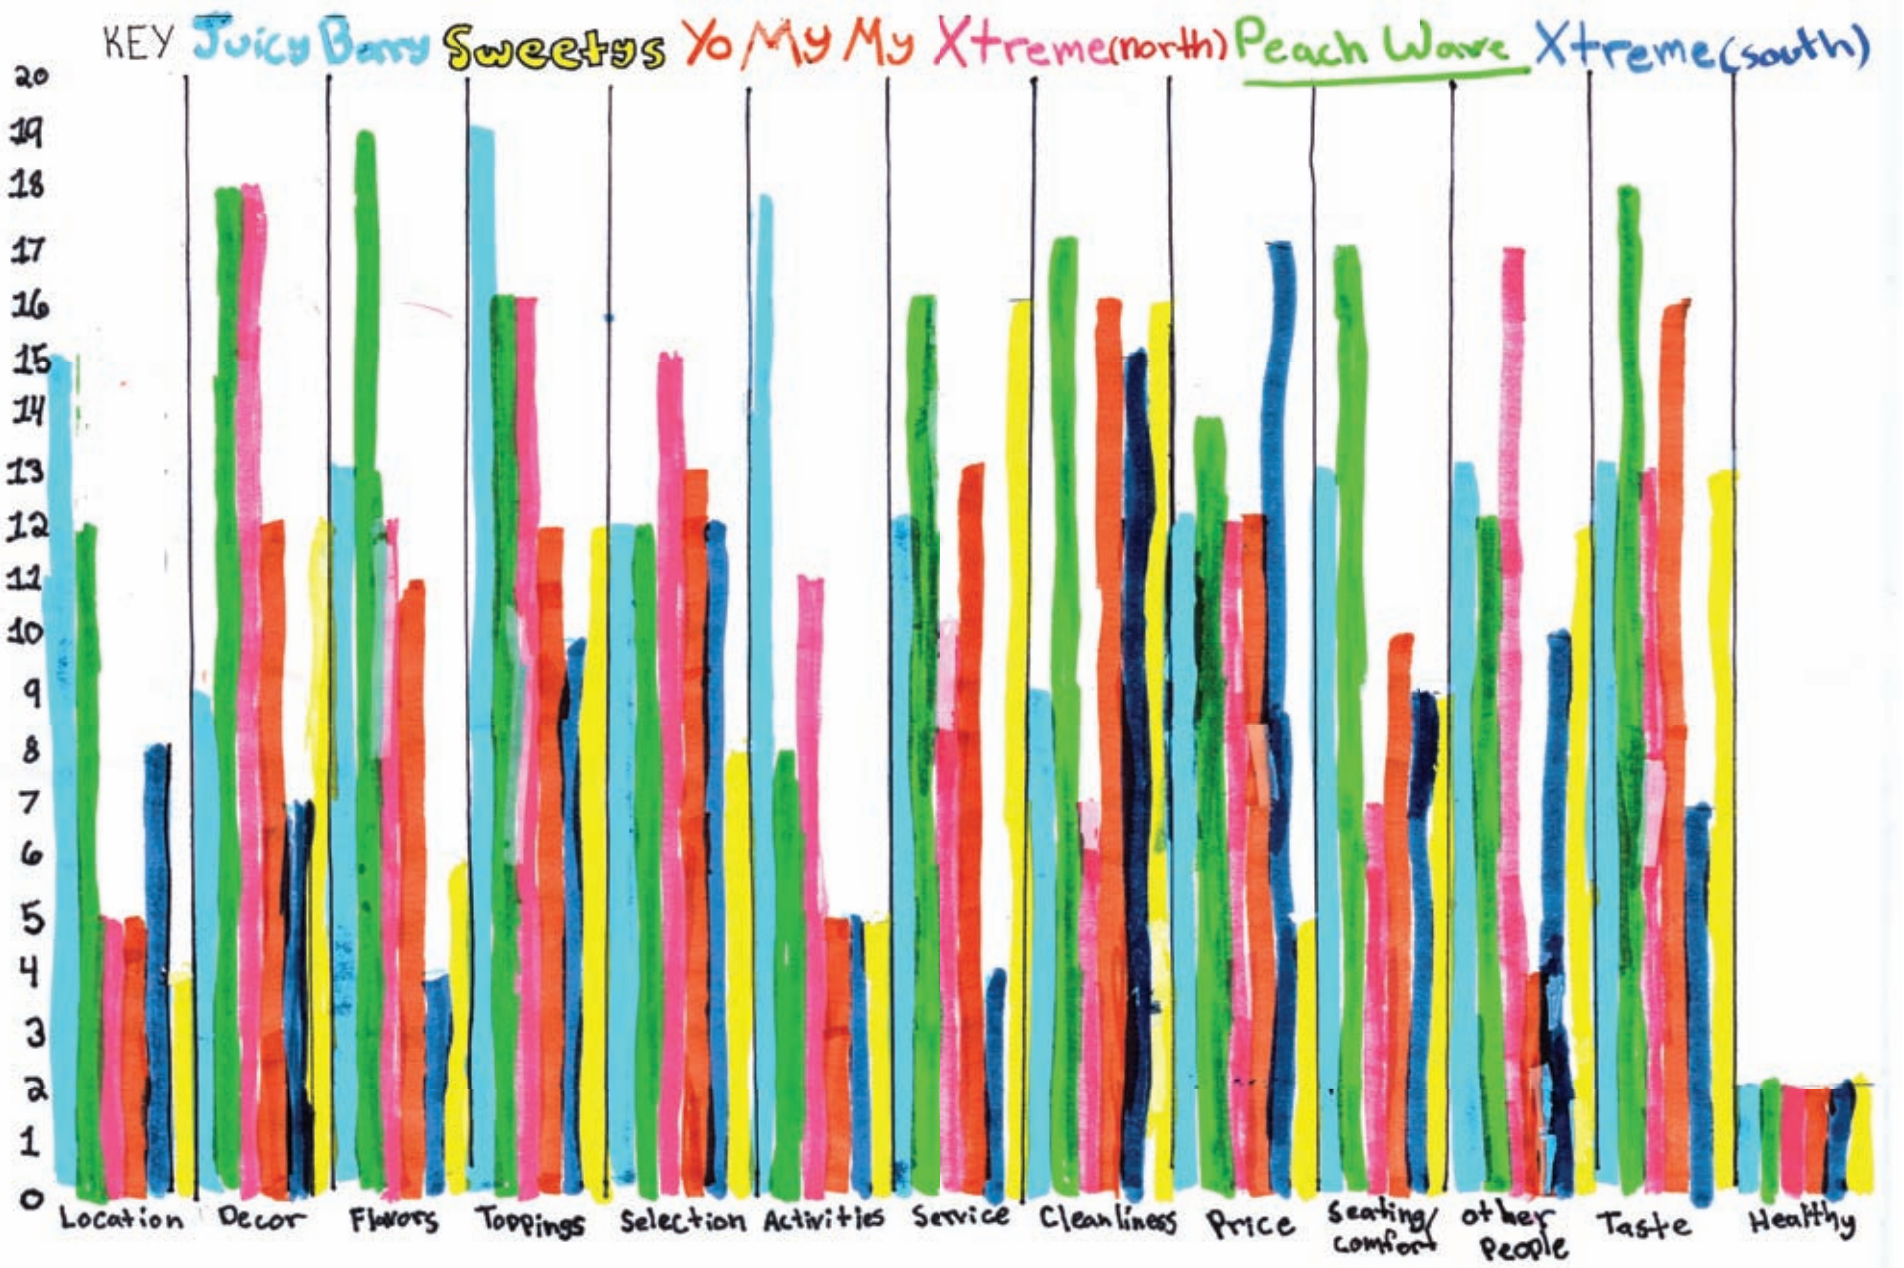

# YOGURT MAKES THE WORLD GO 'ROUND

**A scientific examination** ANALYSIS BY SARA SHEAHAN

Sara is 10 years old with an insatiable sweet tooth. A discussion between classmates about which shop in the Eugene-Springfield area had the best self-serve frozen yogurt sparked in her the desire to determine just that. She set about visiting several locations, sampling the wares and rating her experience. Each one was judged on 13 categories from the number of toppings offered and the quality of the yogurt to the cleanliness of the space and the comfort of the seating. It was a long and sometimes arduous — but ultimately delicious — process. She called in family and friends for help, rides and funding. The graph displays her findings — Peach Wave won with 181 total points.

**Whirled Pies**  
PIZZERIA & BOTTLE SHOP

pizzas • slices • calzones • salads & more!  
local meats & organic greens from sweet leaf farms  
house roasted chicken & sausage  
bottles to go

**HAPPY HOUR 3-6PM DAILY**  
11am-10pm everyday  
541.636.3737 • 1123 Monroe Street • Eugene