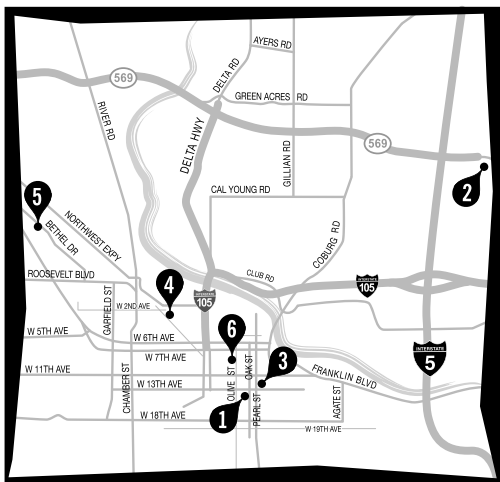

ZWICKELMANIA OREGON BREWERY TOUR

Saturday, February 18th, 2012
11:00am-4:00pm

- 1 **FALLING SKY BREWING HOUSE**
1334 Oak Alley, Eugene
(541) 505-7096
- 2 **HOP VALLEY BREWING**
980 Kruse Way, Springfield
(541) 744-3330
- 3 **McMENAMINS HIGH STREET BREWERY**
1243 High Street, Eugene
(541) 345-4905
- 4 **NINKASI BREWING CO.**
272 Van Buren St, Eugene
(541) 344-BREW
- 5 **OAKSHIRE BREWING**
1055 Madera St, Eugene
(541) 688-4555
- 6 **ROGUE ALES PUBLIC HOUSE & BREWERY**
844 Olive St, Eugene
(541) 345-4155

Zwickelmania is a free statewide event that offers visitors a chance to tour Oregon breweries and meet the brewers of their favorite beers.

oregonbeer.org/zwickelmania

Value the wisdom and words of our youth!

Mon-Fri: 11 am-3 pm Lunch
4:30 pm-10 pm Dinner

Sat-Sun: 12 noon-10 pm

Located in downtown Eugene at
1200 Oak St.

Phone 541.343.1230

TA RA RIN GIFT CARDS
Available at restaurant,
come see us for details!

COLLABORATIONS 2012