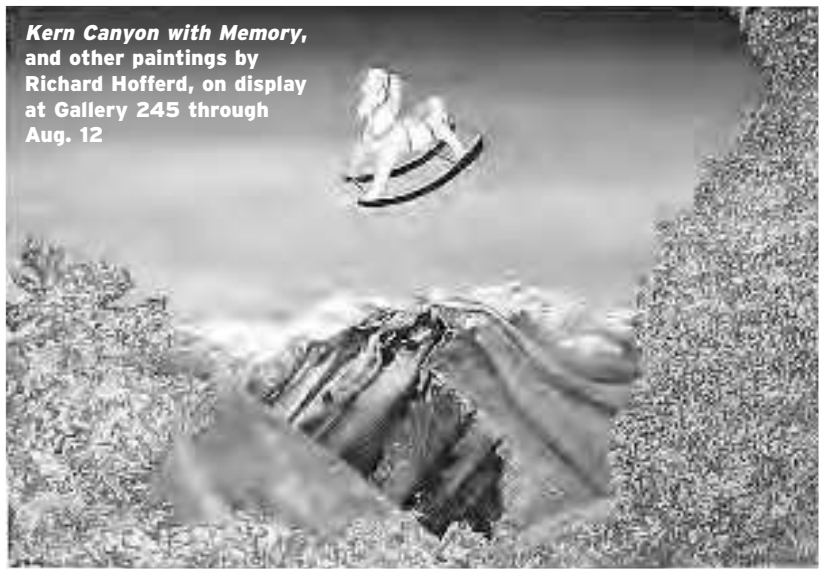

Kern Canyon with Memory,
and other paintings by
Richard Hofferd, on display
at Gallery 245 through
Aug. 12

ART in the galleries

All exhibits free unless otherwise noted.

OPENING

Backstreet Gallery Drawings & watercolors by Jennifer French, through July 31. 11am-5pm W-Su. 327 Laurel St., Florence.

Barnes & Noble Work by staff members, through July 31. 9am-10pm daily. 1163 Valley River Center. **Florence Event Center Galleries** "Suburban Primitive Paintings," work by Ronald Walker; "GourdArt," work by Bette Ashley, July 3 through July 30. 9am-5pm M-F and by appointment and during events. 715 Quince St., Florence.

Gallery 245 "The Bakersfield Triangle" group show feat. Jerry Jump, Richard Hofferd and Jamie Burrell, through Aug. 12. 10am-5pm M-F. 245 Blair.

Lane County Historical Society & Museum "The Hub of Lane County: The Eugene Park Blocks," ongoing. An opening is 4pm Friday. "Smithsonian Institution's "What Style Is It? A Survey of American Architecture," through Nov. 1. 10am-4pm Tu-Sa. 740 W. 13th. $2.

Museum of Natural & Cultural History "Mount Pisgah: A Refuge for the Spirit," photography by Charles Search, ongoing. An opening is 5:30pm Friday. "Tricking Fish: How and Why Lures Work" exhibit, through Aug. 26. 11am-5pm Tu-Su. 1680 E. 15th. $3, $2 youths, sr.

Museum of Unfine Art & Record Store Paintings & illustrations by Ila Rose, Jesse Liberty, Jeff Hurt & Chris Cooke, through July 14. An opening is 5:30pm July 6. 10:37am-7:06pm M-F; 1pm-7pm Sa; 2pm-3:30pm Su. 537 Willamette.

Tamarack Wellness Center Photography by Charles Reilly; mixed media by Sarah Grew, through July 20. 9am-5:30pm M-F; 9:30am-noon Sa. 3575 Donald St.

Territorial Winery "Windows Open on Jazz," watercolors by Don Ferrell, through July 21. An opening is 5:30pm Friday. 2pm-7pm F-Sa, 5pm-11pm Th. 907 W. 3rd.

Wandering Goat "Deliberate," acrylic & oil paintings by Shannon Knight, through July 26. An opening is 6pm Friday. 7am-11pm M-F, 9am-11pm Sa, 9am-9pm Su. 268 Madison.

CONTINUING

Applegate Art Gallery Work by Carl Thurman, through June 30. 24989 Hwy. 126, West Lane Center, Veneta. 11am-4pm Tu-Sa.

ArtCentric "Lesson Plan: Australian Series Fragile Circles," site-specific installation by Mike E. Walsh, through July 7. Noon-5pm Tu-Sa. 700 SW Madison Ave, Corvallis.

Bagel Sphere - Eugene Watercolors by Ginny Freeman, through June 30. 7am-6pm M-F, 8am-5pm Sa, 9am-4pm Su. 810 Willamette.

Bagel Sphere - Thurston Landscape paintings by Jacqueline Lukowski, through June 30. 7am-6pm M-F, 8am-5pm Sa, 9am-4pm Su. 5768 Main St., Spfd.

Beanery Photography by Deb Ingebretsen and Annie Frantzeskos, through July 31. 6am-9pm M-Th; 6am-10pm F-Sa; 7am-9pm Su. 2465 Hilyard.

David Joyce Gallery "Redwood Memorial Grove," woodcut & cheesecloth prints by Kristie Johnson, through Sept. 15. 8am-5pm M-F. Building 19, Lane Community College.