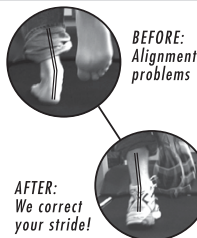

At Eugene Running Company, we believe your shoes should complement your running or walking. That's why we have video gait analysis right in our store.

Come in and have our friendly experts analyze your style, then fit you with the right great to match your individual needs.