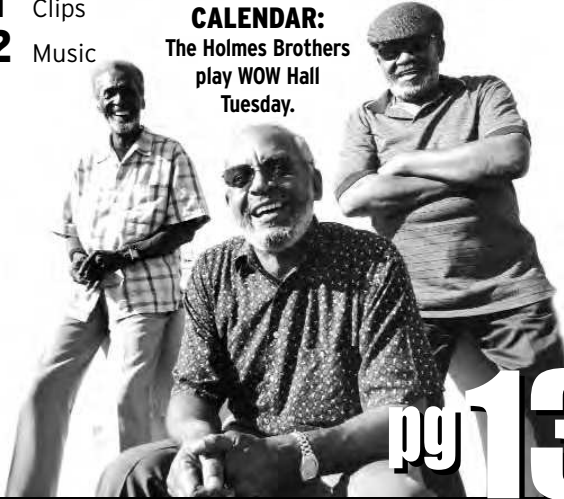

CALENDAR:
 The Holmes Brothers
 play WOW Hall
 Tuesday.

pg **13**

MOVIES:

Harry Potter and the Prisoner of Azkaban now playing at Cinema World and Cinemark

pg **20**

WARNER BROS., 2004.

opinion:

- 4** Letters
- 4** Out in the Country
- 7** Slant