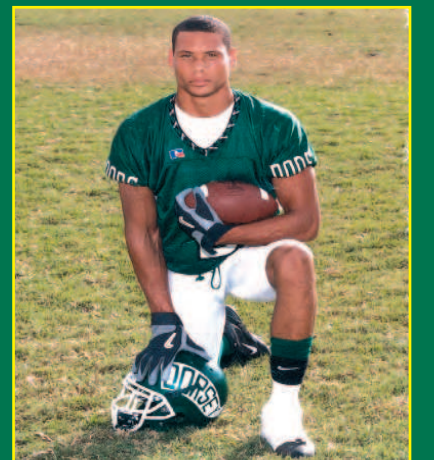

Jerome Boyd
S, 6' 2", 180

Los Angeles, California
(Susan Miller Dorsey High School)