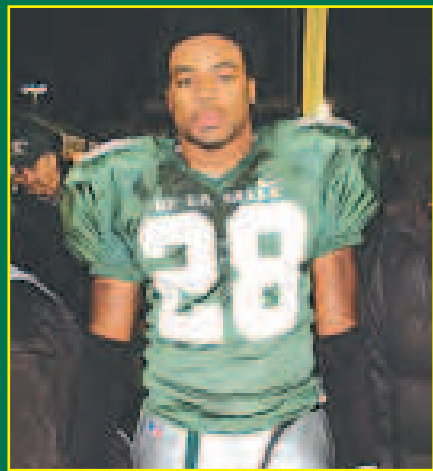

Terrance Kelly
S, 5' 11", 210

Concord, California
(De La Salle High School)