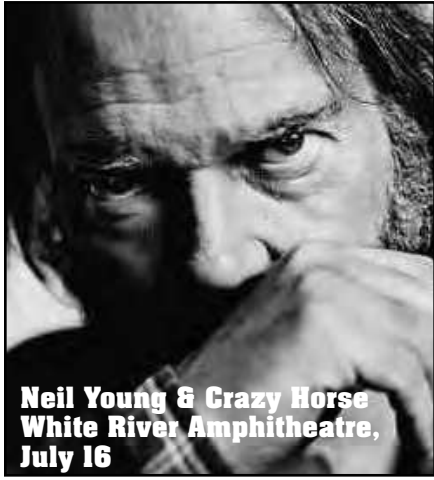

# S Summer Guide

**Neil Young & Crazy Horse  
White River Amphitheatre,  
July 16**

## McMenamins Edgefield

June. Troutdale.

[www.mcmenamins.com/Edge/](http://www.mcmenamins.com/Edge/)

**June 5** 92nd Birthday Party. Built in 1911 as the Multnomah County Poor Farm, the Edgefield estate celebrates 92 years. Come celebrate with us as Edgefield throws itself a birthday party complete with jugglers, storytellers, face painters, musicians and more.