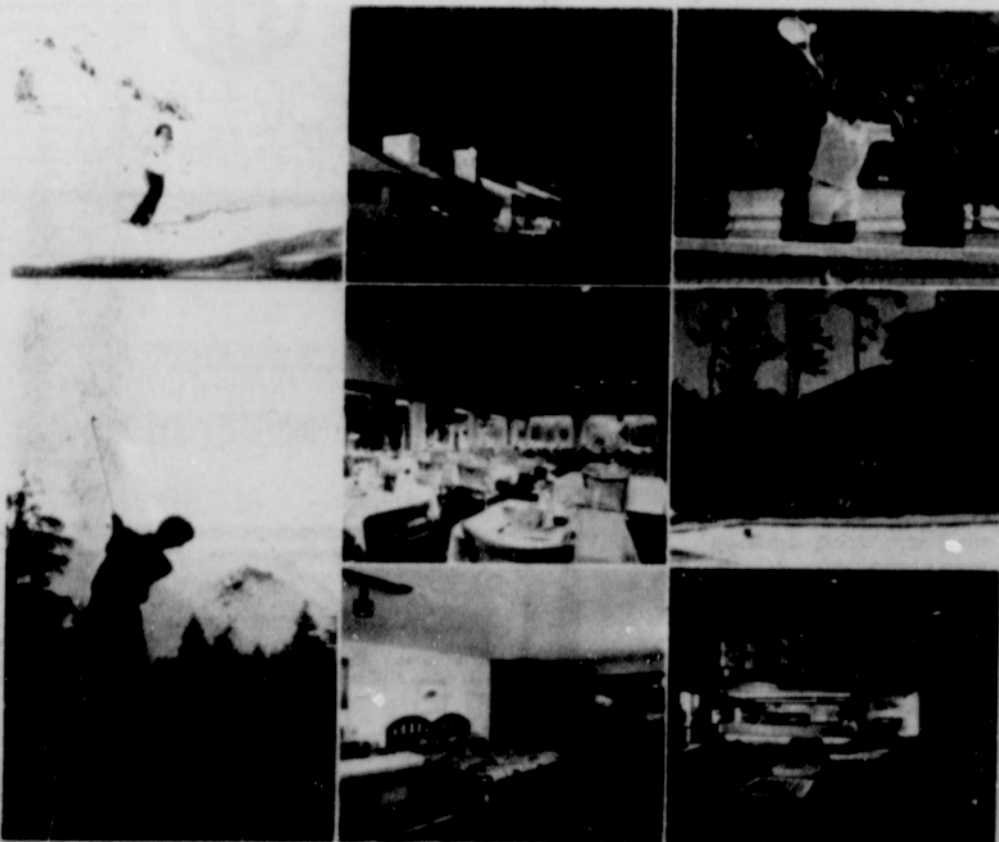

**"YOU'RE GONNA FEEL
GOOD INSIDE."**

Oregon's Best Meeting Site Just Got Better.

With over 7000 square feet of new meeting space set to open shortly, in addition to a beautiful new restaurant and lounge, Rippling River Resort now has even more of what you need to make your business meetings a success.